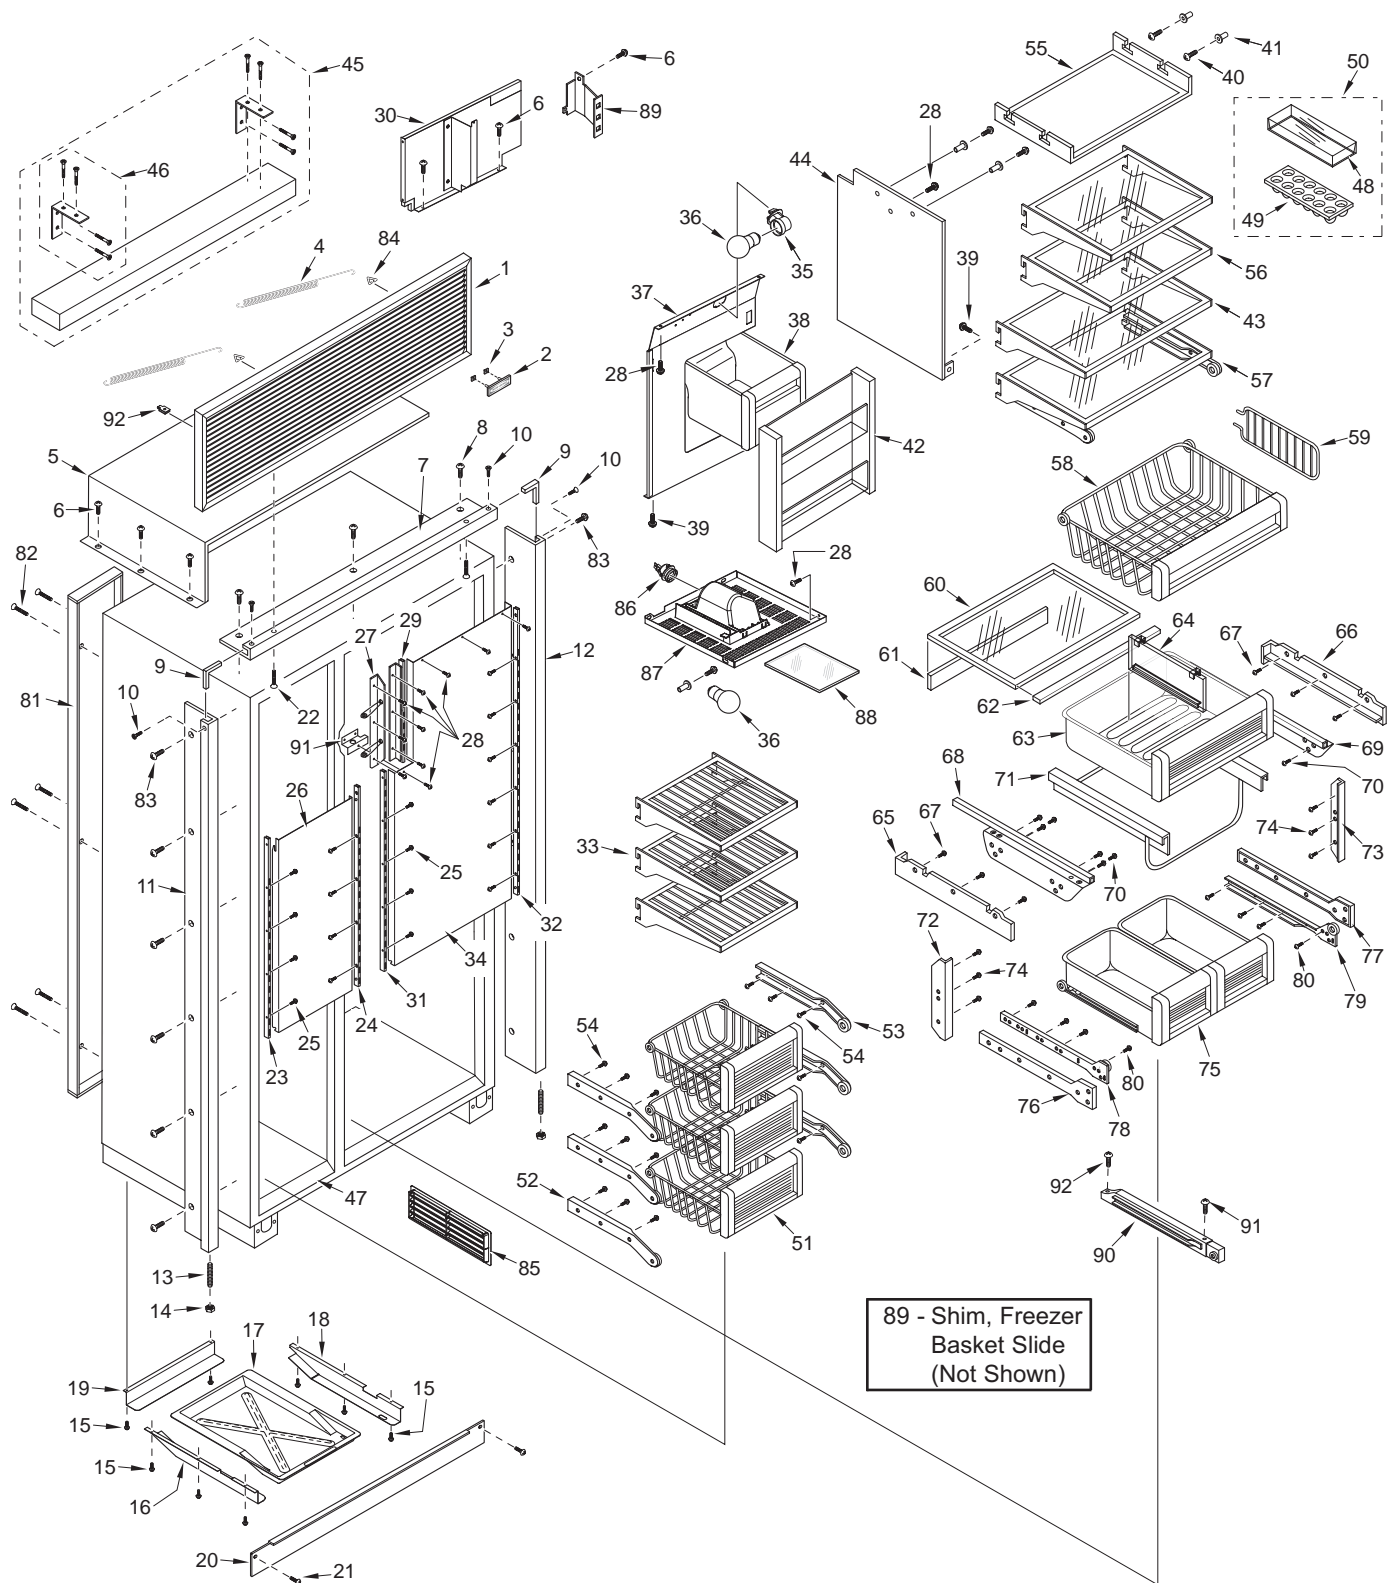

Ref #	Part #	Description	Ref #	Part #	Description
1	6LG4811	Louvered Grille Assembly, 48" x 11"	44	0212420	Cover, Water Tank
	6PG4811	Panel Grille Assembly, 48" x 11"	45	4201330	Blocking Components; 48"
	6SG4811/S	SS Grille, 48X11-CLSIC	46	4201340	Blocking Hardware Package
2	3580270	Logo, Stainless 3 1/2", (Stick-on)	47	4203910	Patch, Fre Face Frm Sill
	3580280	Logo, Framed 3 1/2" (With Pegs)	48	3412280	Egg Tray Cover
3	6150140	Spring Grip Nut, 1/8"	49	3412270	Egg Tray
4	3450900	Grille Spring	50	4131810	Egg Tray with Cover
5	4281450	Unit Shroud Assembly	51	4181820	Freezer Basket Assy
6	6200230	Screw, #8-18 x 1/2" Hex Head	52	4181842	Fre Bskt Slide Assy-LH
7	2234025	Frame, Main Top 48	53	4181841	Fre Bskt Slide Assy-RH
8	6200010	Screw, #10-12 x 3/4" Pan HD	54	6200450	Screw, #8 x 1" Type AR Flat
9	2210701	Main Frame Angle	55	4161580	Refrig. Light Diffuser Assembly
10	6200070	Screw, #4-24 x 3/8" Flat HD	56	3602050	Glass Shelf, Refrig Upper, Spill Proof
11	4120870	Frame Assy, Main Left-LH	57	4181560	Refrig. Roll-out Shelf Assy
12	4120860	Frame Assy, Main Rt-RH	58	4181540	Refrig. Roll-out Basket Assy
13	3550190	Bottom Hinge Stud	59	3411160	Ref Roll-Out Bskt Divider
14	6150200	Nut, 1/4-20 Hex	60	4151770	Crisper Glass Assembly (Incl Seals)
15	6200010	Screw, #10-12 x 3/4" Pan HD	61	3211770	Crisper Glass Seal, Rear
16	0262010	Support, Drain Pan, LH	62	3211740	Crisper Glass Seal, Front
17	2120121	Pan, Drain Vac Form	63	4181460	High Humidity Drawer Assembly
18	0262000	Support, Drain Pan, RH	64	3413100	Drawer Divider
19	0262020	Support, Drain Pan, Rear	65	3421711	Top Crspr Glass Support, Narrow-RH
20	0260150	Kickplate, Black-Solid	66	3421721	Top Crisper glass Support, Wide-RH
	0167810	Kickplate, Stainless Steel	67	6201130	Screw, #8x 1/2" PH FL HD SS
21	6200050	Screw, #10-12 Pan Hd	68	4181421	Top Crisper Slide Assy, Narrow-RH
	6200720	Screw, #8-18x1/2 Ph Tr Hd (SS Model)	69	4181411	Top Crisper Slide Assembly, Wide-RH
22	6201310	Screw, #8 x 1-3/4" Flat PH HD	70	6201270	Screw, #8-18 x 5/8" PH PN SS-Gnd
23	3602350	Fre Shelf Ladder, Left	71	3421760	Humidity Drawer Slide-Frame
24	3602340	Fre Shelf Ladder, Right	72	3421732	Crisper Filler Strip, Wide
25	6200710	Screw, #8-18 x 3/8" Fillister HD	73	3421731	Crisper Filler Strip, Narrow
26	0201310	Cold Plate, Fre	74	6201270	Screw, #8-18 x 5/8" PH PN SS-Gnd
27	4151400	Tank Cover Bracket Assembly	75	4181490	Small Storage Drawer Assembly
28	6201270	Screw, #8-18 x 5/8" PH PN SS-Gnd	76	3421691	Bott Crisper Slide Support, Narrow
29	4151410	Refrig. Upper Left Shelf Ladder Assy	77	3421692	Bott Crisper Slide Support, Wide
30	4281680	Shroud Assy, Compressor	78	3413112	Bot Crisper Slide, Cabinet - Left
31	3602060	Refrig. Shelf Ladder, Lower Left	79	3413111	Bot Crisper Slide, Cabinet - Right
32	3601811	Refrig. Shelf Ladder, Right	80	6201230	Screw, #8 x 7/8" w/a #7 PH FT Head
33	3602200	Freezer Wire Shelf	81	0261640	Duct, Back
34	4152480	Cover Assy, Evap Service	82	6201060	Screw, #8x1-1/4" PH FLAT TAP
35	3050230	Socket, Light Med Base Sngl	83	6201550	Screw, #8-18 Lw Prfl
36	3030030	Light Bulb, 40 Watt	84	3450520	Grille Hook
37	4162670	Light Assy, Fre Evap Front	85	3414180	Grille, Fre Air Duct
38	4181180	Ice Bucket Assy	86	3050260	Socket, Light Med Base
39	6200140	Screw, #8-15 x 3/8" Truss HD	87	4162710	Assy, Fre Light
40	6201330	Screw, #8-18 x 5/8" PH PN SS-Gnd	88	3500720	Freezer Lower Light Diffuser
41	3520420	Insert / Diffuser Stand-off	89	2121120	Shim, Fre Basket Slide
42	4181880	Juice Can Rack Assy	90	4181430	Center Crisper Slide Assembly
43	3601891	Glass Shelf, Spill Proof	91	6201120	Screw, #8-18 x 1.75 Truss SS
			92	6201130	Screw, #8x 1/2" PH FL HD SS

695-2 COSMETIC VIEW