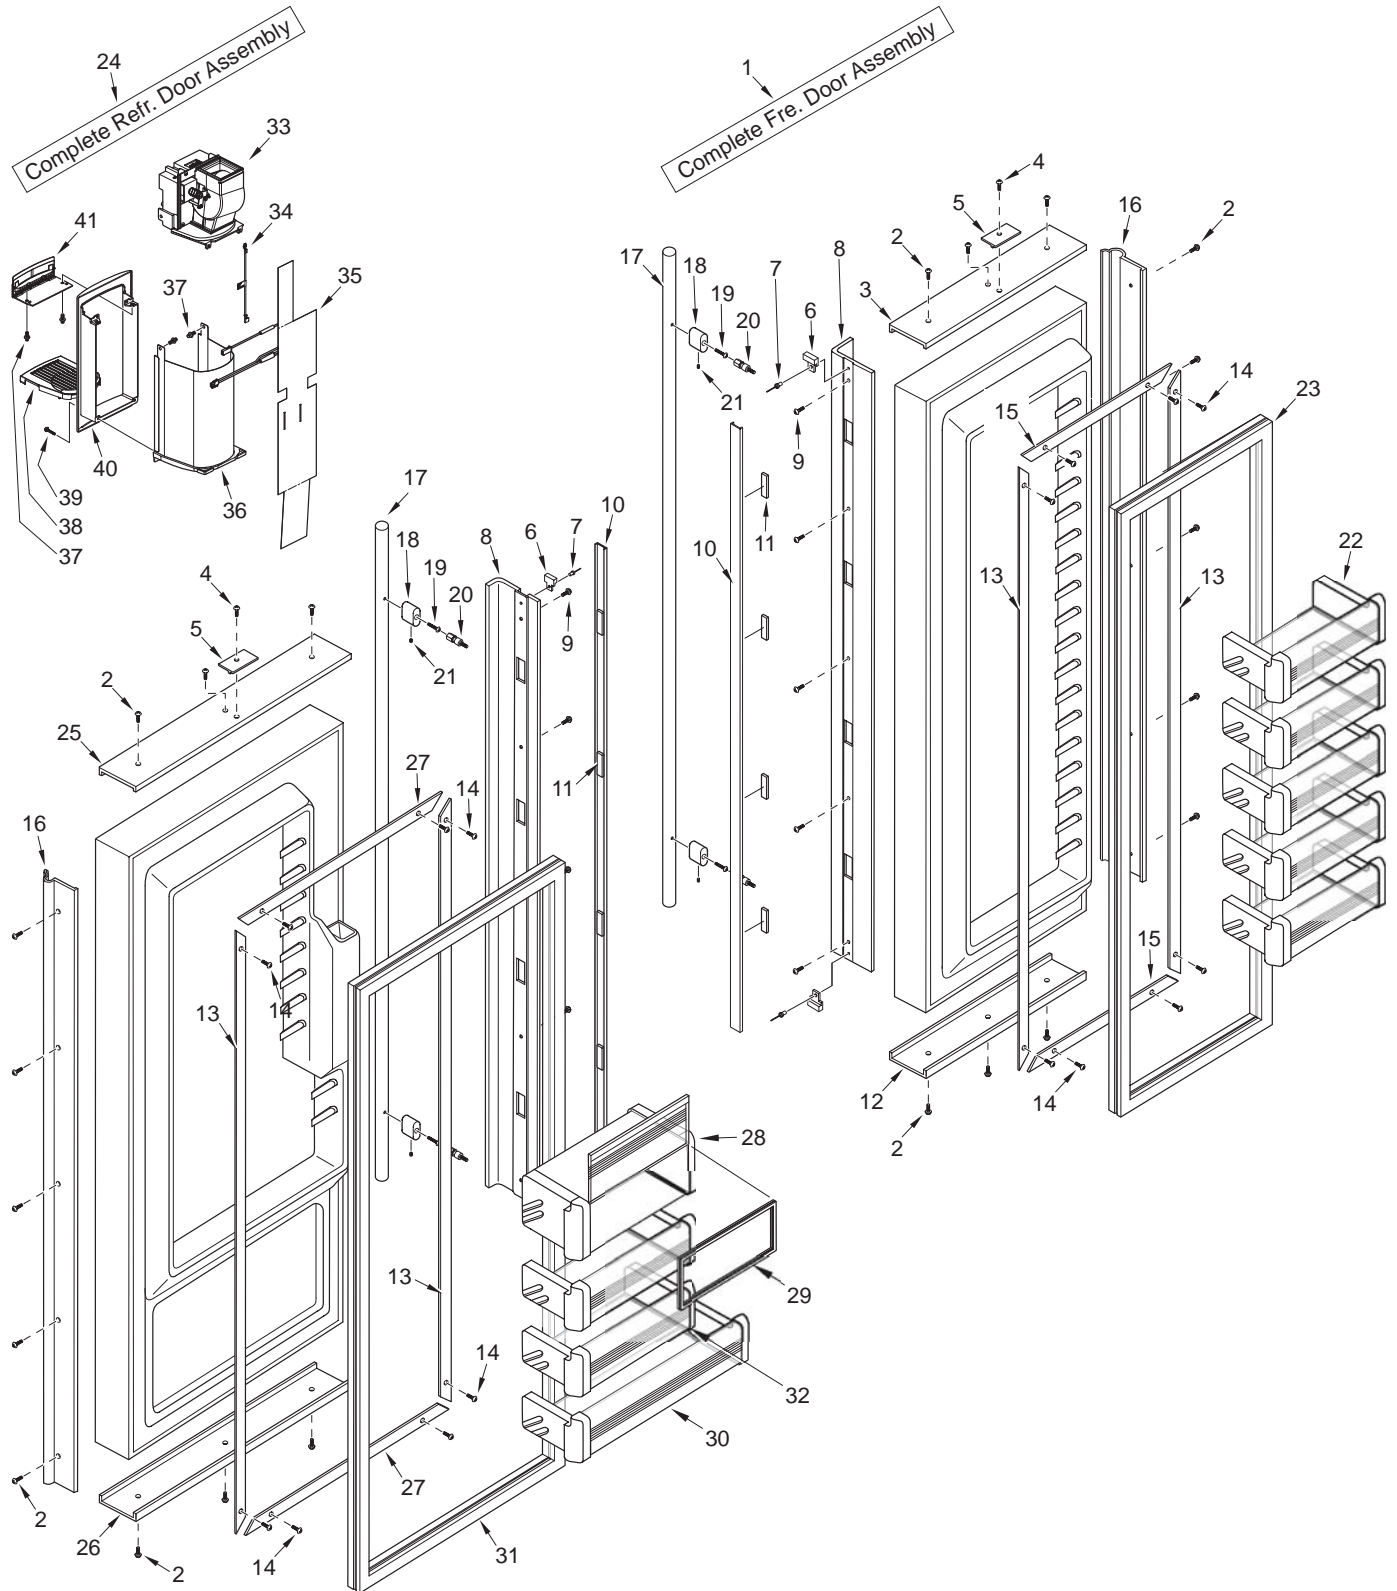

695-3 DOOR PARTS LIST

Ref #	Part #	Description	Ref #	Part #	Description
1	4132905	Freezer Door Assy, Frame/Overlay	22	4330660	Fre Door Shelf Assy
	4134565	Door Assy, SRVC, Fre, SS	23	3212090	Door Gasket, Fre
NOTE:	Freezer door assy's do NOT incl. hinges or handle.		24	4135153	Door Assy, SRVC Ref 695 Frmd/Olay
2	6200720	Screw, #8-18 x 1/2 PH Truss HD		4135165	Door Assy, SRVC Ref 695 Stainless Steel
3	2230603	Door Trim, Top; Freezer	NOTE:	Refrig. Door Assy's incl. top hinge assy & dispenser assy; Do NOT incl. bot hinge, handle, bezel or grille.	
4	6200720	Screw, #8-18 x 1/2 PH Truss HD	25	2230601	Door Trim, Top; Refrigerator
5	4200940	Switch Depressor (Includes Screw)	26	2230602	Door Trim, Bottom; Refrigerator
6	3413340	Handle/Trim End Cap	27	3420200	Gasket Retainer, 27.062"
7	6180160	Rivet, Open End Blind, 1/8" X 3/16"	28	4330600	Dairy Compartment Assembly
8	4132220	Door Handle Assembly (Framed)	29	3211840	Dairy Compartment Gasket
	4132320	Handle-Side Door Trim (Overlay)	30	4330470	Refrig. Door Shelf Assembly (Regular)
9	6201300	Tapping Screw, #8 x 1/2"		4330520	Gallon Door Shelf Assy (Sales Acc.)
10	4131860	Handle/Trim Molding Assembly	31	3212110	Door Gasket, Refrigerator
11	3451140	Magnet, Trim Strip - 3"	32	4330590	Upper Refrig. Door Shelf Assembly
12	2230604	Door Trim, Bottom; Freezer	33	4204560	Pckg, 685/695 Non-Delay Dispenser
13	3420260	Gasket Retainer, 66.875"	34	3021480	Wiring Harness, Ground
14	6200410	Screw, #8 x 1/2" Slot Head Hex	35	3070390	Heater, Glasswell
15	3420140	Gasket Retainer, 16.125"	36	4204294	PCKG, Glasswell Liner/Sump
16	3511131	Door Trim, Hinge Side - Mitered Corner	37	6180330	Rivet, Plastic 1/4 DIA
	3511130	Door Trim, Hinge Side - (SS Model)	38	3414250	Grille, Glasswell
17	4133730	Handle Assy, SS OBR Standoffs	39	6201630	Screw, #8-16 X 1 SS (SS Units)
18	3512150	Standoff, SS Oval		6201640	Screw, #8-16 X 1-1/2 SS (Frmd/Olay)
19	6110720	Bolt #10-24X1/2 Socket HD Cap	40	4204293	PCKG, Dispenser Bezel/S
20	3511520	Handle Mounting Stud	41	4204292	PCKG, Dispenser Control Panel
21	6110730	Set Screw #10-32 X 1/4 SS Cone			

695-3 DOOR VIEW