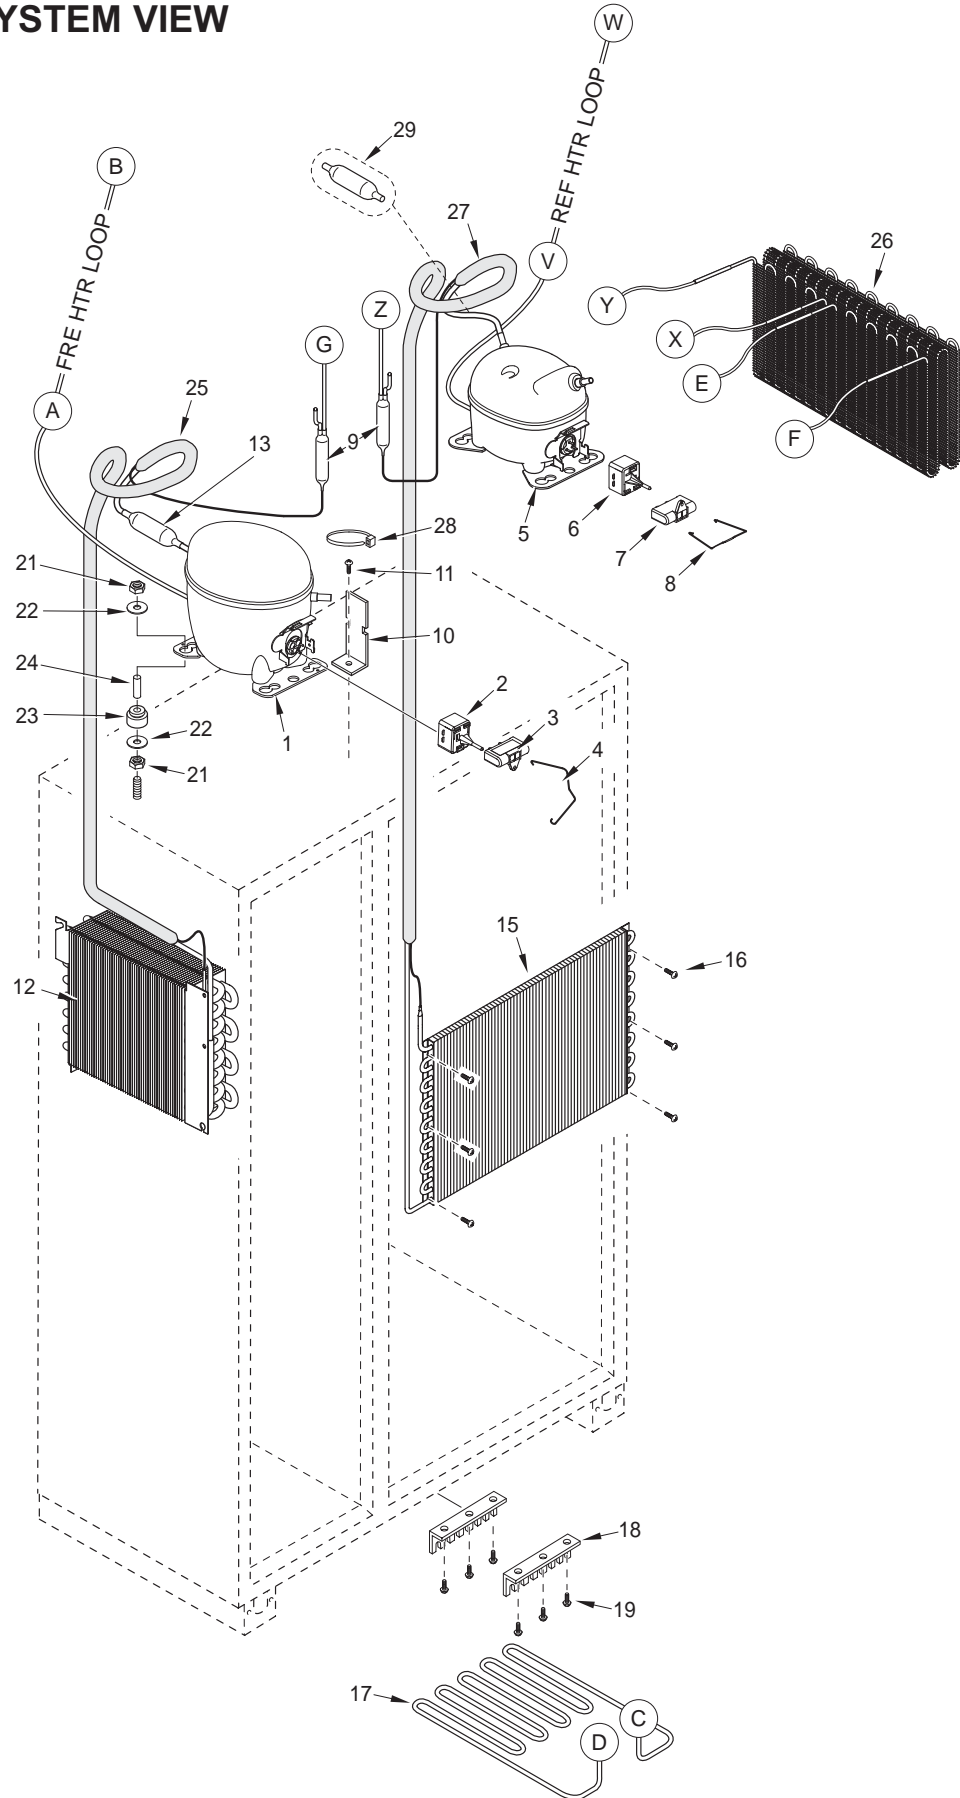

695-2 SEALED SYSTEM PARTS LIST

<u>Ref #</u>	<u>Part #</u>	<u>Description</u>
1	4202280	Compressor, (EMI60HER)
2	3112570	Electrical Assy, EGZS60 (For EGZ60 Comp)
	3111460	Relay, Emb 1351408 or 213514083 (For EMI60HER Comp)
	3111470	Overload, TI4TM757NFB (For EMI60HER Comp)
3	3112500	Capacitor, 12MF (For EGZ60)
4	3112420	Term Cvr Spring, EGZ80
5	4201880	Compressor, Refrig. (EMI30HER)
6	3112212	Electrical Assy, EMT30HSC Comp (For EMT30HSC Comp.)
	3111370	Relay, 1351400 (For EMI30HER Compressor)
	3111410	Overload, 4TM734LFB (For EMI30HER Compressor)
7	3112500	Capacitor, 12MF (For EMT30HSC Comp.)
8	3112270	Term Cvr Spring, DC51C
9	3014230	Filter-Drier, High Side
10	0168040	Drier Bracket
11	6201270	Screw, #8-18 x 5/8" PH PN SS-Gnd
12	4212070	Evap Assy, Fre Svce (INCL: Heat Exchanger & Electricals)
13	7003219	Muffler, Dual 5/16" ID Svce
14	NA	
15	3130800	Evaporator, Refrig.
16	6201270	Screw, #8-18 x 5/8" PH PN SS-Gnd
17	2600138	Drain Pan Heater Loop
18	3421410	Drain Pan Heater Loop Support
19	6200010	Screw, #10-12 x 3/4" Pan HD
20	6200010	Screw, #10-12 x 3/4" Pan HD
21	6150220	Nut, 5/16-18 Hex Zinc
22	6240050	Flat Washer, 5/16"
23	3150010	Rubber Grommet, Small, 5/8"
	3150170	Rubber Grommet, Large, 15/16"
24	6160030	Spacer, 5/16 x 7/16 x 5/8"
	6160070	Sleeve, 5/16 x 7/16 x 7/8"
25	4251580	Heat Exchanger, Freezer
26	3120510	Condenser, Wire on Tube
27	4251660	Heat Exchanger, Refrigerator
28	6120170	Locking Cable Tie, Red, 11-1/2"
29	3014100	Suction Line Drier (Service Only)

695-2 SEALED SYSTEM VIEW