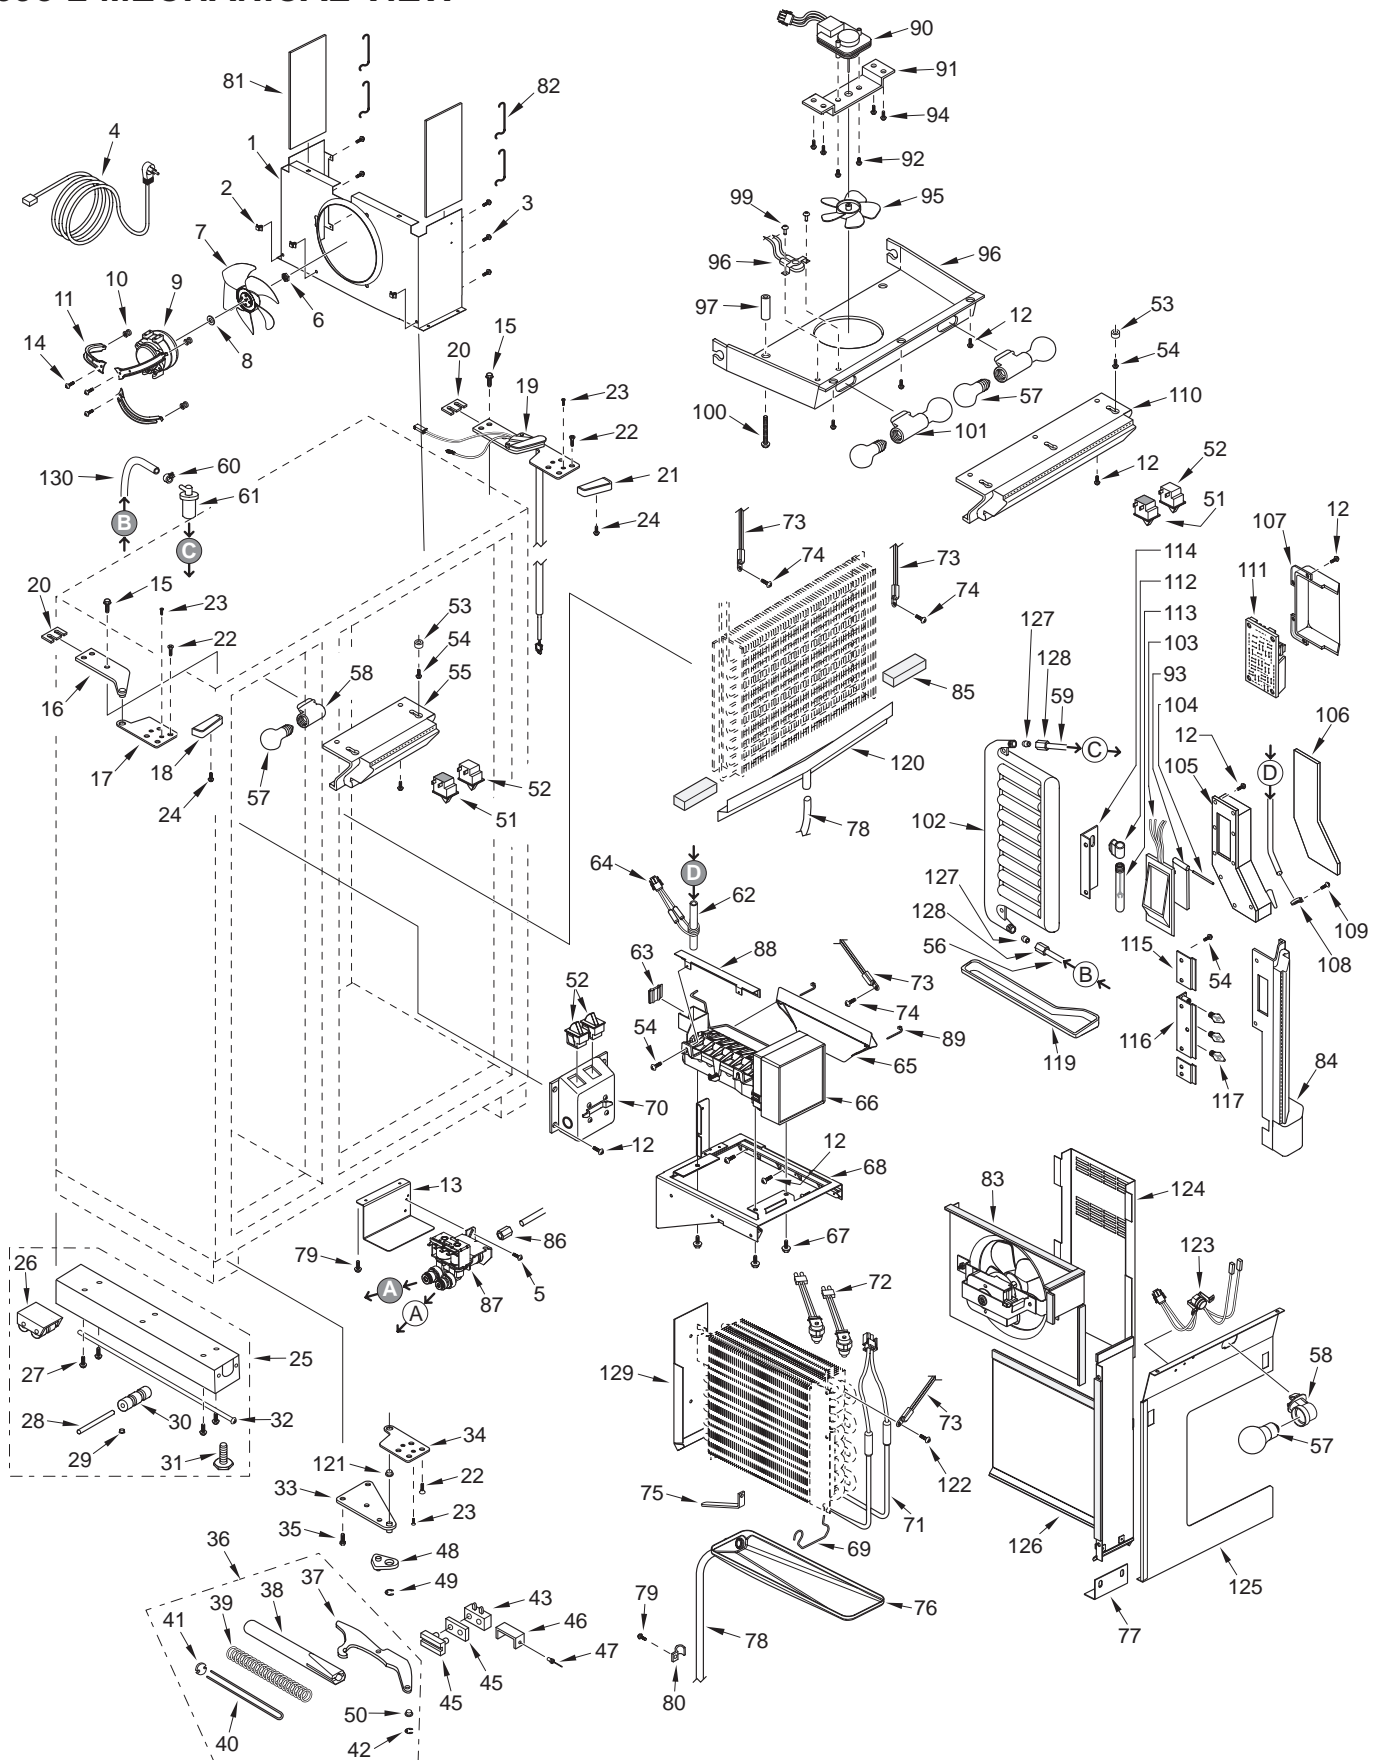

Ref #	Part #	Description	Ref #	Part #	Description
1	0262520	Shroud, Cond Fan	63	3140360	Fill Cup Plug
2	6120460	Push-in Wire Tie PWMS-H25-M	64	3070210	Fill Tube Heater
3	6201420	Screw	65	3140400	Icemaker Rudder Arm
4	3025560	Cord Assy, Power Supply	66	4200522	Icemaker Assembly
5	6200060	Screw, #8-32 x 1/2" Pan HD	67	6201000	Screw #8-32X3/8 Thread Forming
6	6150410	Nut, 1/4-20	68	4182031	SRVC Assy, Ice Bucket Main Frame
7	3150800	Blade, Condenser Forward-SW	69	3451030	Clip, Defrost Heater
8	3210340	Neoprene Silencer, 7/8"	70	4220420	Auger Motor Assy (Incl motor & switches)
9	4200740	Motor Pkg, Cond Fan (blade not incl.)	71	3070230	Heater, Defrost
10	3220360	Grommet, Mtg Brkt	72	3082060	Defrost Terminator
11	0261150	Brkt, Cond Mounting (3)	73	4204150	Thermistor, ASM Srvc Pkg
12	6201270	Screw, #8-18 x 5/8" PH PN SS-Gnd	74	6201270	Screw, #8-18 x 5/8" PH PN SS-Gnd
13	0262090	Bracket, Water Valve	75	0261810	Heat Conductor, Drain Tube
14	6200490	Screw, #8-32 x 3/8" Slotted Hex T25	76	3000050	Drain Trough, Fre Evap
15	6110070	Bolt, 1/4-20x3/4 Spinlock Zinc	77	0262050	Bracket, Drain Pan
16	4151272	Cabinet Hinge Assy, Upper LH	78	1601400	Drain Tube, Wire - 1/2" x 72"
17	4151472	Door Hinge Assy, Top LH	79	6200010	Screw, #10-12 x 3/4" Pan HD
18	3541018	Top Cabinet Hinge Cover, LH	80	6120050	Tube Clamp, Plastic, 5/8"
19	4325070	W/H,Ref Door Hinge	81	3212460	Gasket, Condenser
20	0168680	Shim - Hinge	82	1801100	Heater Clip
21	3541017	Top Cabinet Hinge Cover, RH	83	4220610	Assy, Fre Evap Fan Shroud
22	6110540	Bolt, #10-24 x 1/2" Flat Socket HD	84	4161463	Vertical Cntrl Pnl Assy
23	6200390	Screw, #6 x 3/8" T25 Flat Head PH	85	6231490	Tape, Foam XLPE
24	6200140	Screw, #8-15 x 3/8" Truss HD	86	3520250	Water Inlet Fitting Assy
25	4110353	Base Assy (w/rollers)	87	3090330	Valve, Water Dual Quick Connect
26	4110331	Base Rear Roller Assy	88	0262630	Bracket, Ice Deflector
27	6200010	Screw, #10-12 x 3/4" Pan HD	89	6120470	Wire Tie, Black
28	3550560	Straight Pin, Base Assy - .312" x 2.88"	90	4200170	Refrig. Fan Mtr Cmpnts (Blade not Incl.)
29	3450620	Canoe Clip	91	0211620	Refrig Fan Bracket
30	3421240	Cabinet Roller (Single)	92	6110270	Bolt, #10-32 x 1/4" RD HD
31	3570050	Leveling Leg, #18-3/8 x 1"	93	4203810	Mullion Chute HTR Rplcmnt
32	6110580	Adjusting Screw	94	6201270	Screw, #8-18 x 5/8" PH PN SS-Gnd
33	4151281	Cabinet Hinge Assy, Lower RH	95	3150640	Fan blade, Ref/Fre Evap.
	4151282	Cabinet Hinge Assy, Lower LH	96	4161570	Refrig. Fan Shroud Assy
34	4151241	Door Hinge, Bottom RH	97	6220540	Screw Grommet / Stand-off
	4151242	Door Hinge, Bottom LH	98	3082140	Light Terminator
35	6110070	Bolt, 1/4-20x3/4 Spinlock Zinc	99	6180010	Pop Rivet, 1/8"
36	4201111	Door Closer Assy, RH	100	6201010	Screw, #8-15 x 2" Pan Head
	4201112	Door Closer Assy, LH	101	3050250	Sckt, Light M Base Dbl
37	NA	See 4201111, 1112, 1115 or 1116	102	4181710	Water Resrvr Tank Assy (Incl water lines)
38	NA	See 4201111, 1112, 1115 or 1116	103	3515940	Mullion Chute Door
39	3450530	Door Closer Spring	104	3421360	Chute Door Rod
	3450710	Low-Pull Door Closer Spring	105	4181230	Ice Chute/Water Nozzle Assembly
40	3421290	Door Closer Linkage	106	3411530	Ice Chute Cover
41	0165980	Door Closer Spring Retainer	107	3413810	Control Enclosure
42	3421260	Door Closer Bearing	108	6120120	Tube Clamp, 3/8" Stl w/nut
43	3450570	Door Closer Cushion	109	6200330	Screw, #8-18 x 3/8" Pan Head
44	0165970	Door Closer Guide Support	110	4162941	Front Assy, Ref
45	3421310	Door Closer Guide	111	4204280	Cntrl Board, Dual Dispense
46	0166360	Door Stop Cushion Retainer	112	3050220	Socket, Light Base Sngl
47	6180010	Pop Rivet, 1/8"	113	3030040	Light Bulb, Long/Narrow; 40 watt
48	DS90	Door Stop-90 Degree	114	0212790	Bracket, Display Light
	DS105	Door Stop-105 Degree	115	0212270	Control Panel Retainer, Upper
49	3450560	E-Ring, 7/16"	116	0212280	Control Panel Retainer, Mid
50	3450550	E-Ring / Klipping , 5/16"	117	3030070	Light Bulb, 7W
51	3060140	SPST Light Switch (White)	118	0212290	Control Panel Retainer, Lower
52	3060130	SPST Fan/Icemaker Switch (White)	119	0212960	Mullion Trough
53	6160240	Nylon Spacer	120	0212600	Drain Trough Assembly
54	6200720	Screw, #8-18 x 1/2 PH Truss HD	121	3421270	Hinge Bearing, 3/8" x 5/8"
55	4162921	Front Assy, Fre	122	6200120	Screw, #10-12 x 1/2" Truss HD
56	3024220	Tube, Plastic Water -118-3/8"	123	3021590	Wire Hrns, Fre Upper Light
57	3030030	Light Bulb, 40 Watt	124	4152150	Cover Assy, Fre Fan
58	3050230	Socket, Light Med Base Sngl	125	4162670	Light Assy, Fre Evap Front
59	2600617	Plastic Water Line	126	4152090	Cover Assy, Fre Evap
60	6220470	Fill Tube Clamp	127	3520050	Brass Insert, Solenoid
61	1607700	Water Inlet Tube	128	3520340	Water Tank Compression Nut
62	2605411	Water inlet Tube extension, 2.06"	129	0235730	Bracket, Drain Deflector
			130	3024230	Tube, Plastic Water

695-2 MECHANICAL VIEW