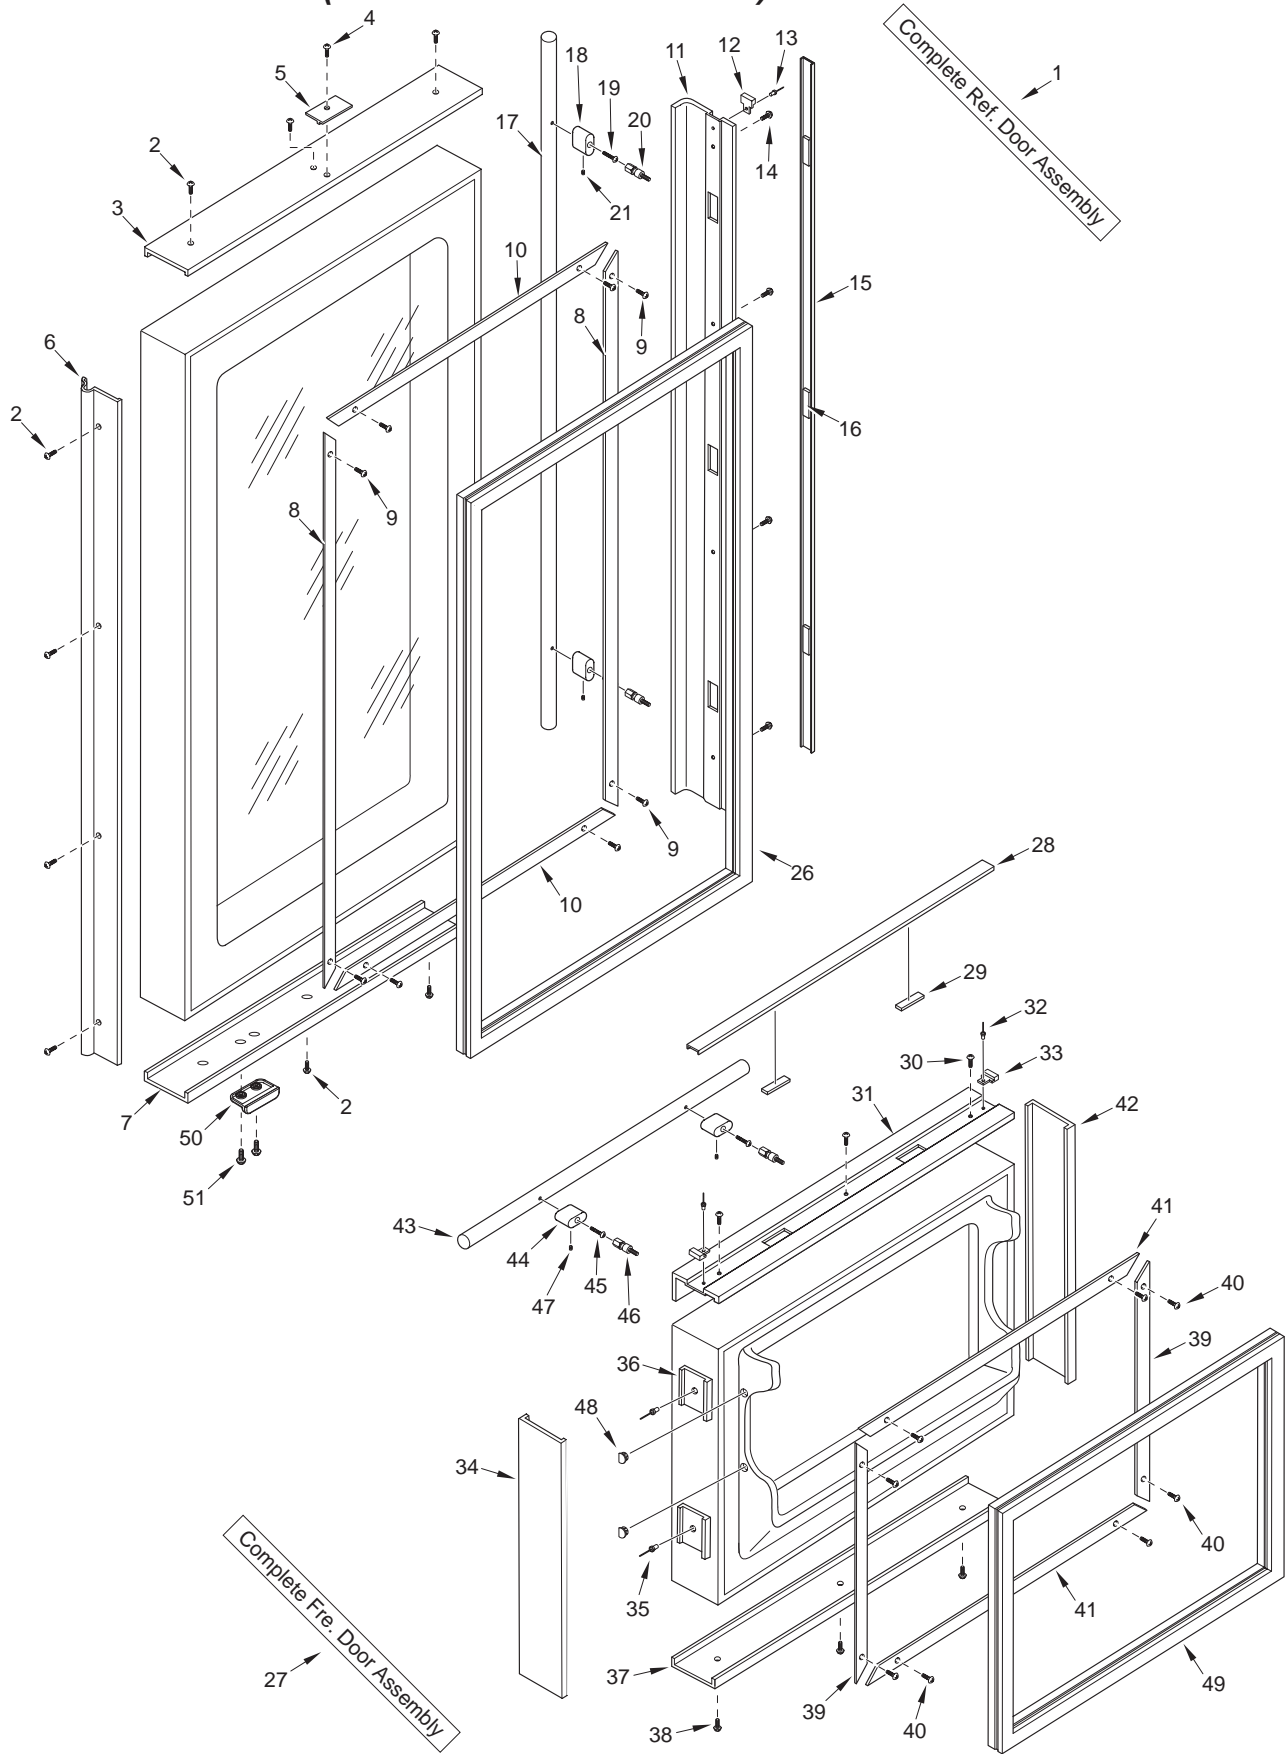

650G-2 DOOR VIEW (Prior to Serial #2354455)