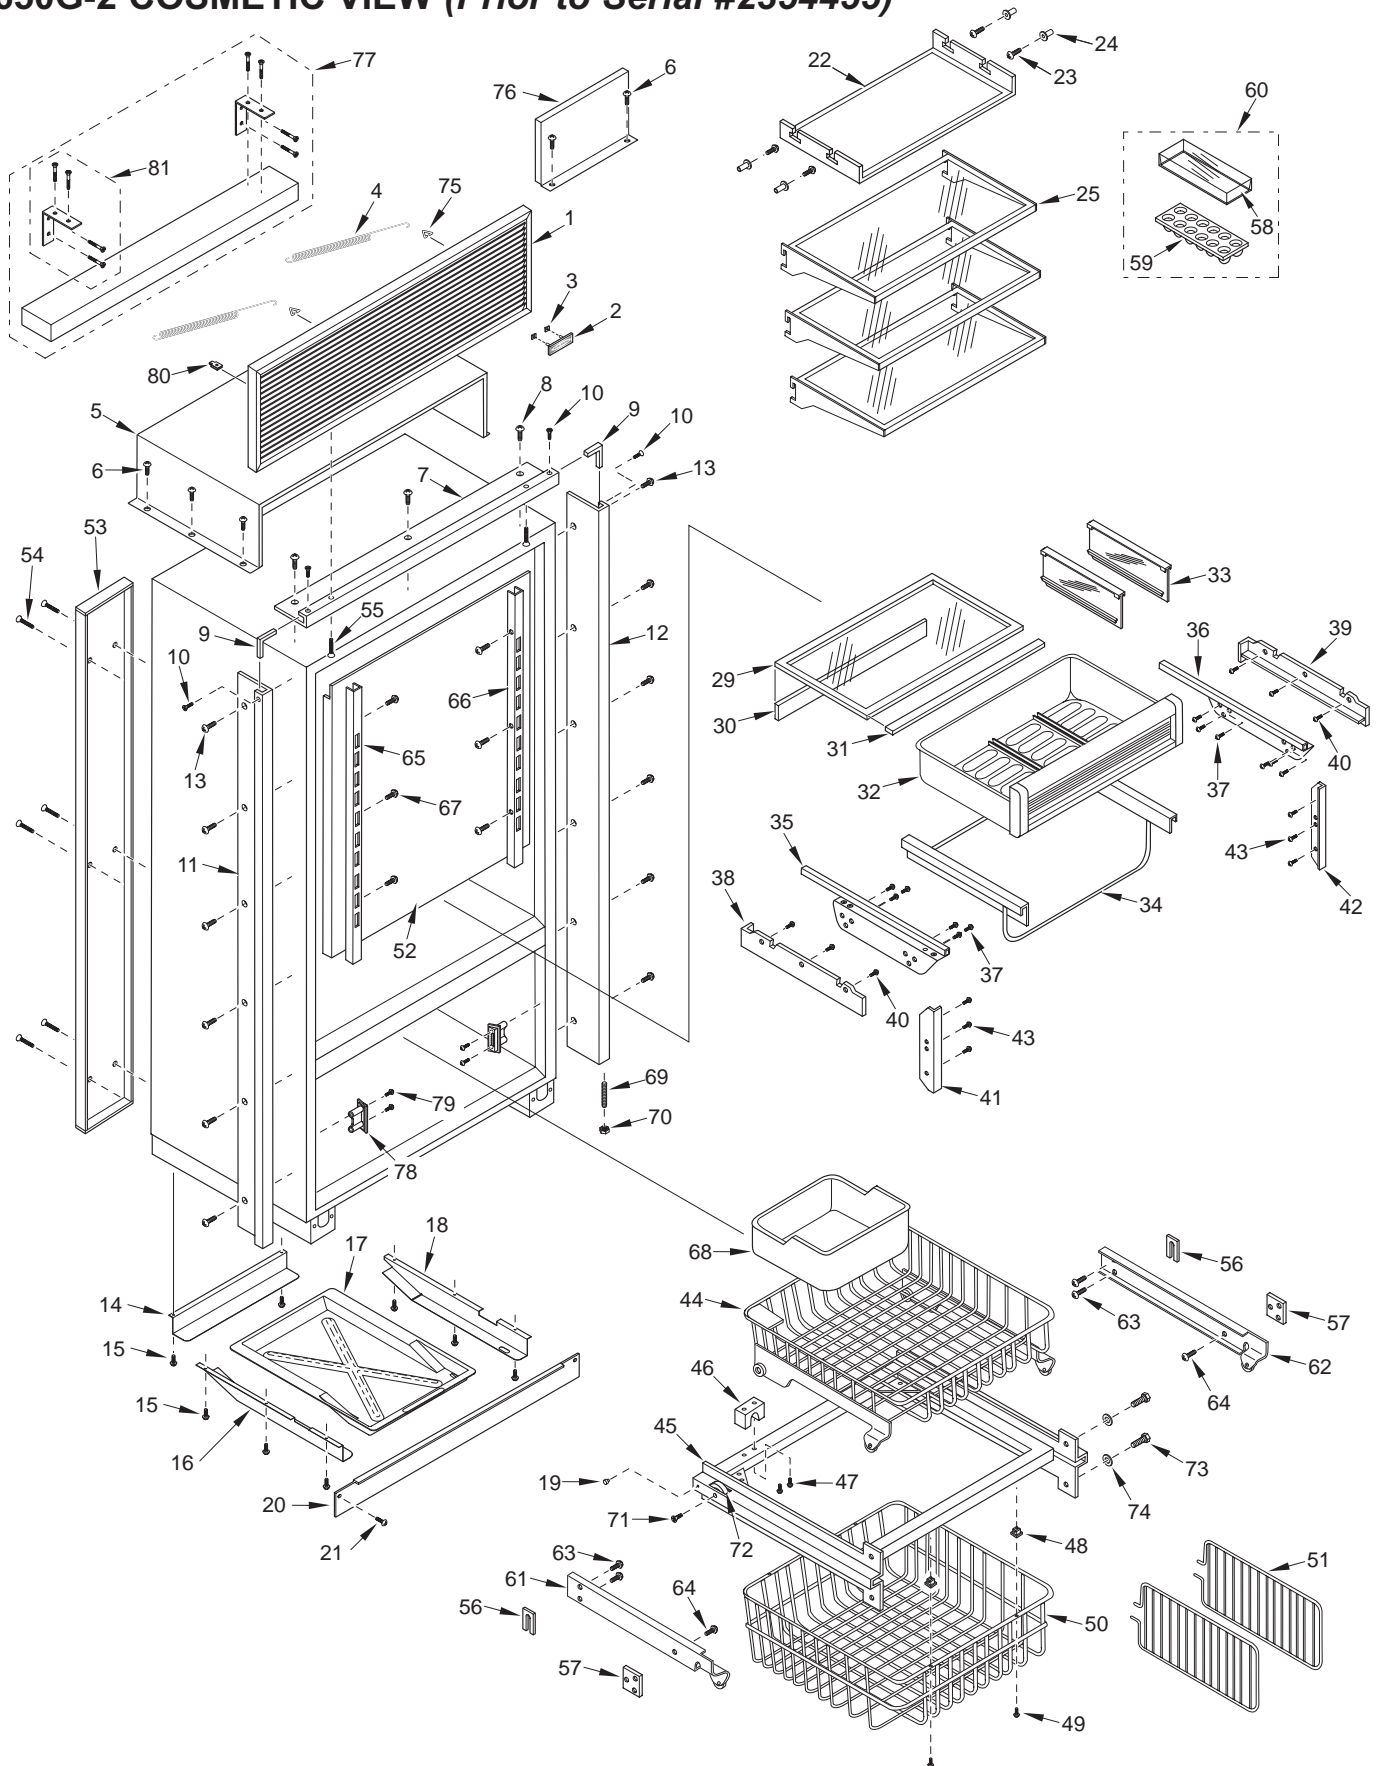

650G-2 COSMETIC VIEW (Prior to Serial #2354455)

650G-2 MECHANICAL PARTS LIST (Prior to Serial #2354455)