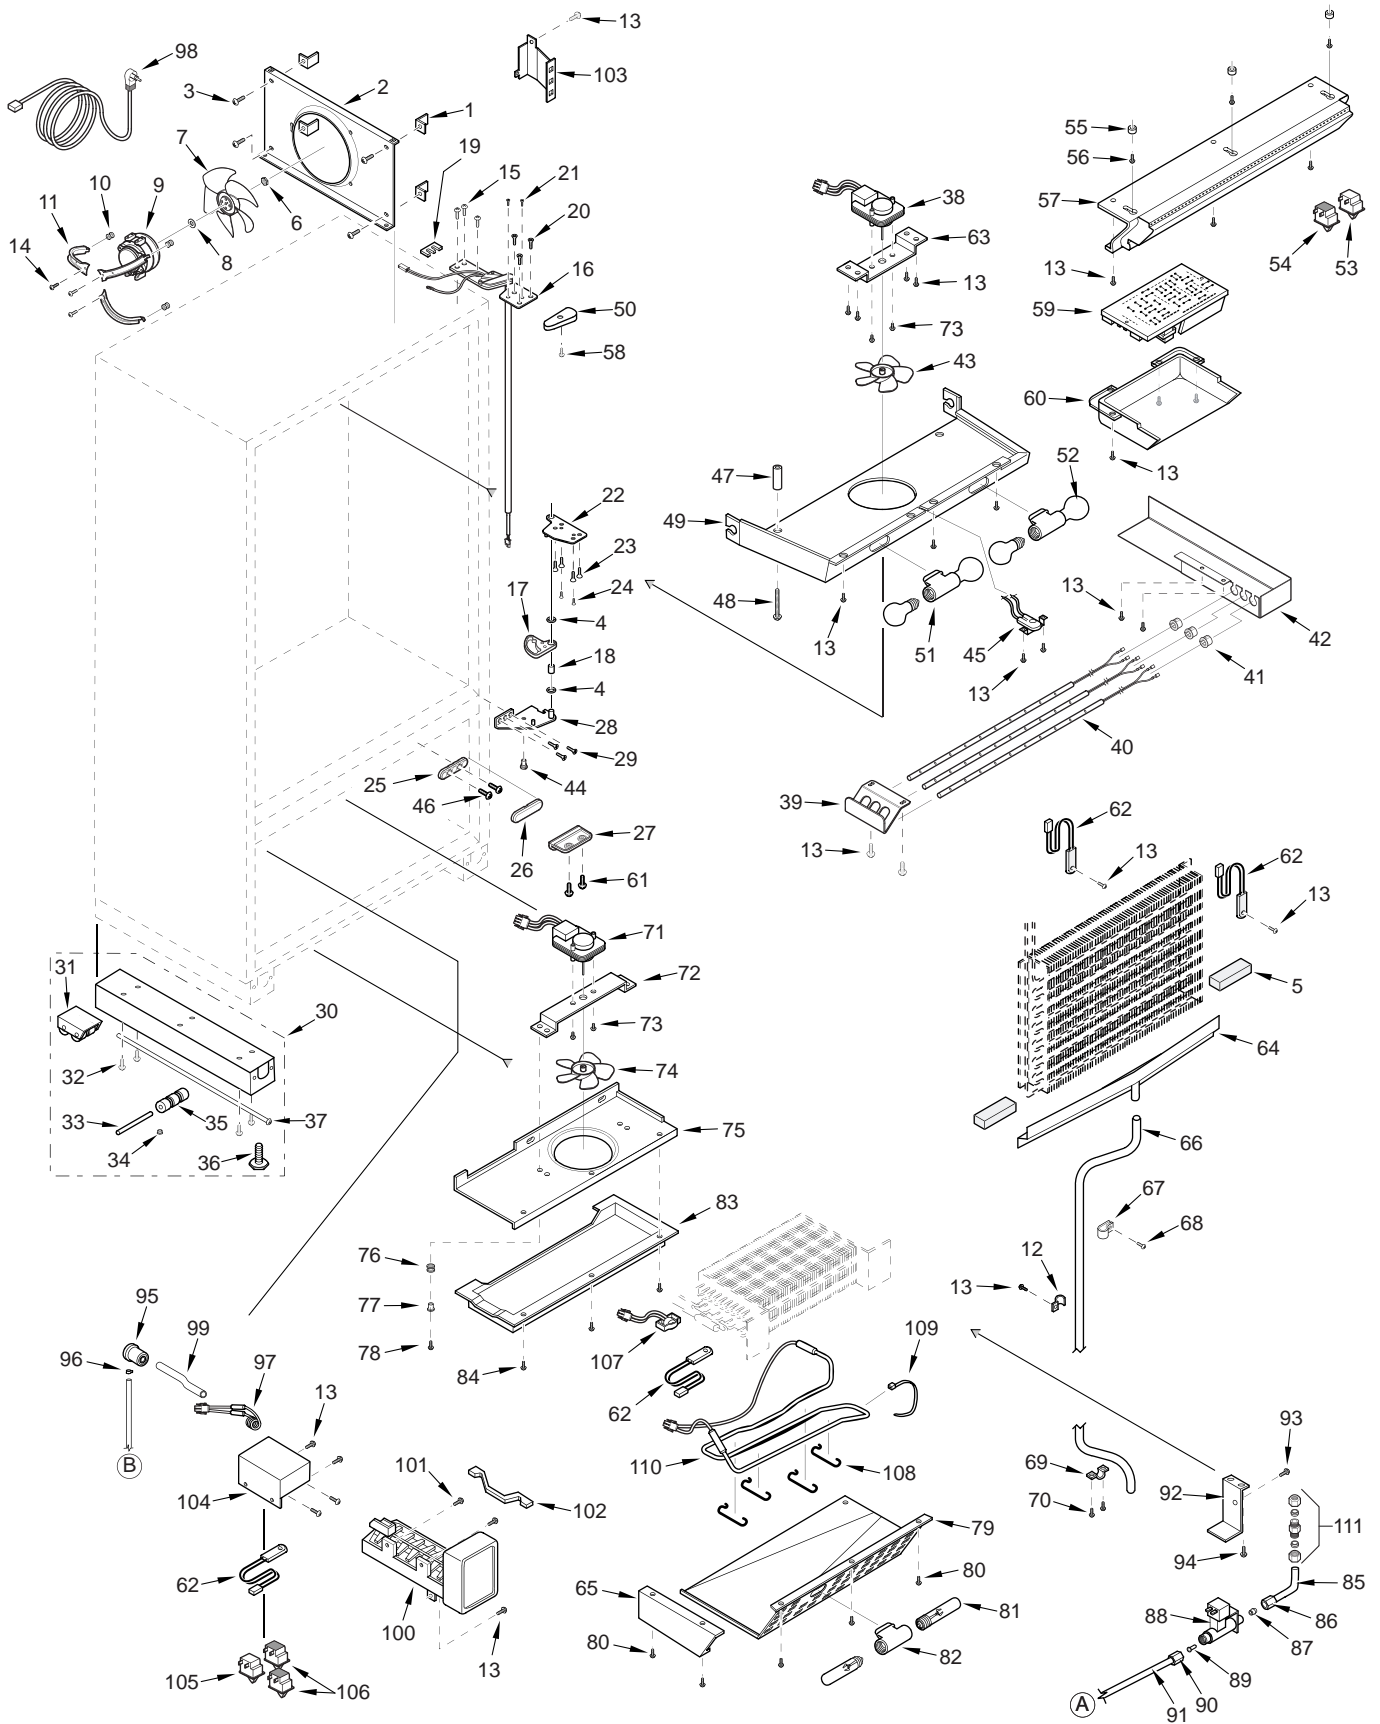

650G-2 MECHANICAL VIEW (Prior to Serial #2354455)

650G-2 SEALED SYSTEM PARTS LIST (Prior to Serial #2354455)

<u>Ref #</u>	<u>Part #</u>	<u>Description</u>
1	4202280	Compressor, (EMI60HER) (See SN Breaks)
2	3111460	Relay, (1351408 - for EMI60HER)
	3111470	Overload, (4TM757NFB - for EMI60HER)
3	4251270	Heat Exchanger, Freezer
4	4201880	Compressor, Refrig. (EMI30HER)
5	3111370	Relay, (1351400 - for EMI30HER)
	3111410	Overload, (4TM734LFB - for EMI30HER)
6	4251640	Heat Exchanger, Refrigerator
7	3120480	Condenser, Dual
8	3014230	Filter-Drier, High Side
9	6120170	Locking Cable Tie, Red, 11-1/2"
10	0168040	Drier Bracket
11	6201270	Screw, #8-18 x 5/8" PH PN SS-Gnd
12	3130580	Evaporator Coil, Fre
13	3011130	Freezer Accumulator
14	6200120	Screw, #10-12 x 1/2" Truss HD
15	3130630	Evaporator, Ref
16	6201270	Screw, #8-18 x 5/8" PH PN SS-Gnd
17	2600138	Drain Pan Heater Loop
18	3421410	Drain Pan Heater Loop Support
19	6200010	Screw, #10-12 x 3/4" Pan HD
20	6200010	Screw, #10-12 x 3/4" Pan HD
21	6150220	Nut, 5/16-18 Hex Zinc
22	6240050	Flat Washer, 5/16"
23	3150010	Rubber Grommet, Small, 5/8"
	3150170	Rubber Grommet, Large, 15/16"
24	6160030	Spacer, 5/16 x 7/16 x 5/8"
	6160070	Sleeve, 5/16 x 7/16 x 7/8"
25	3014100	Suction Line Drier (Service Only)