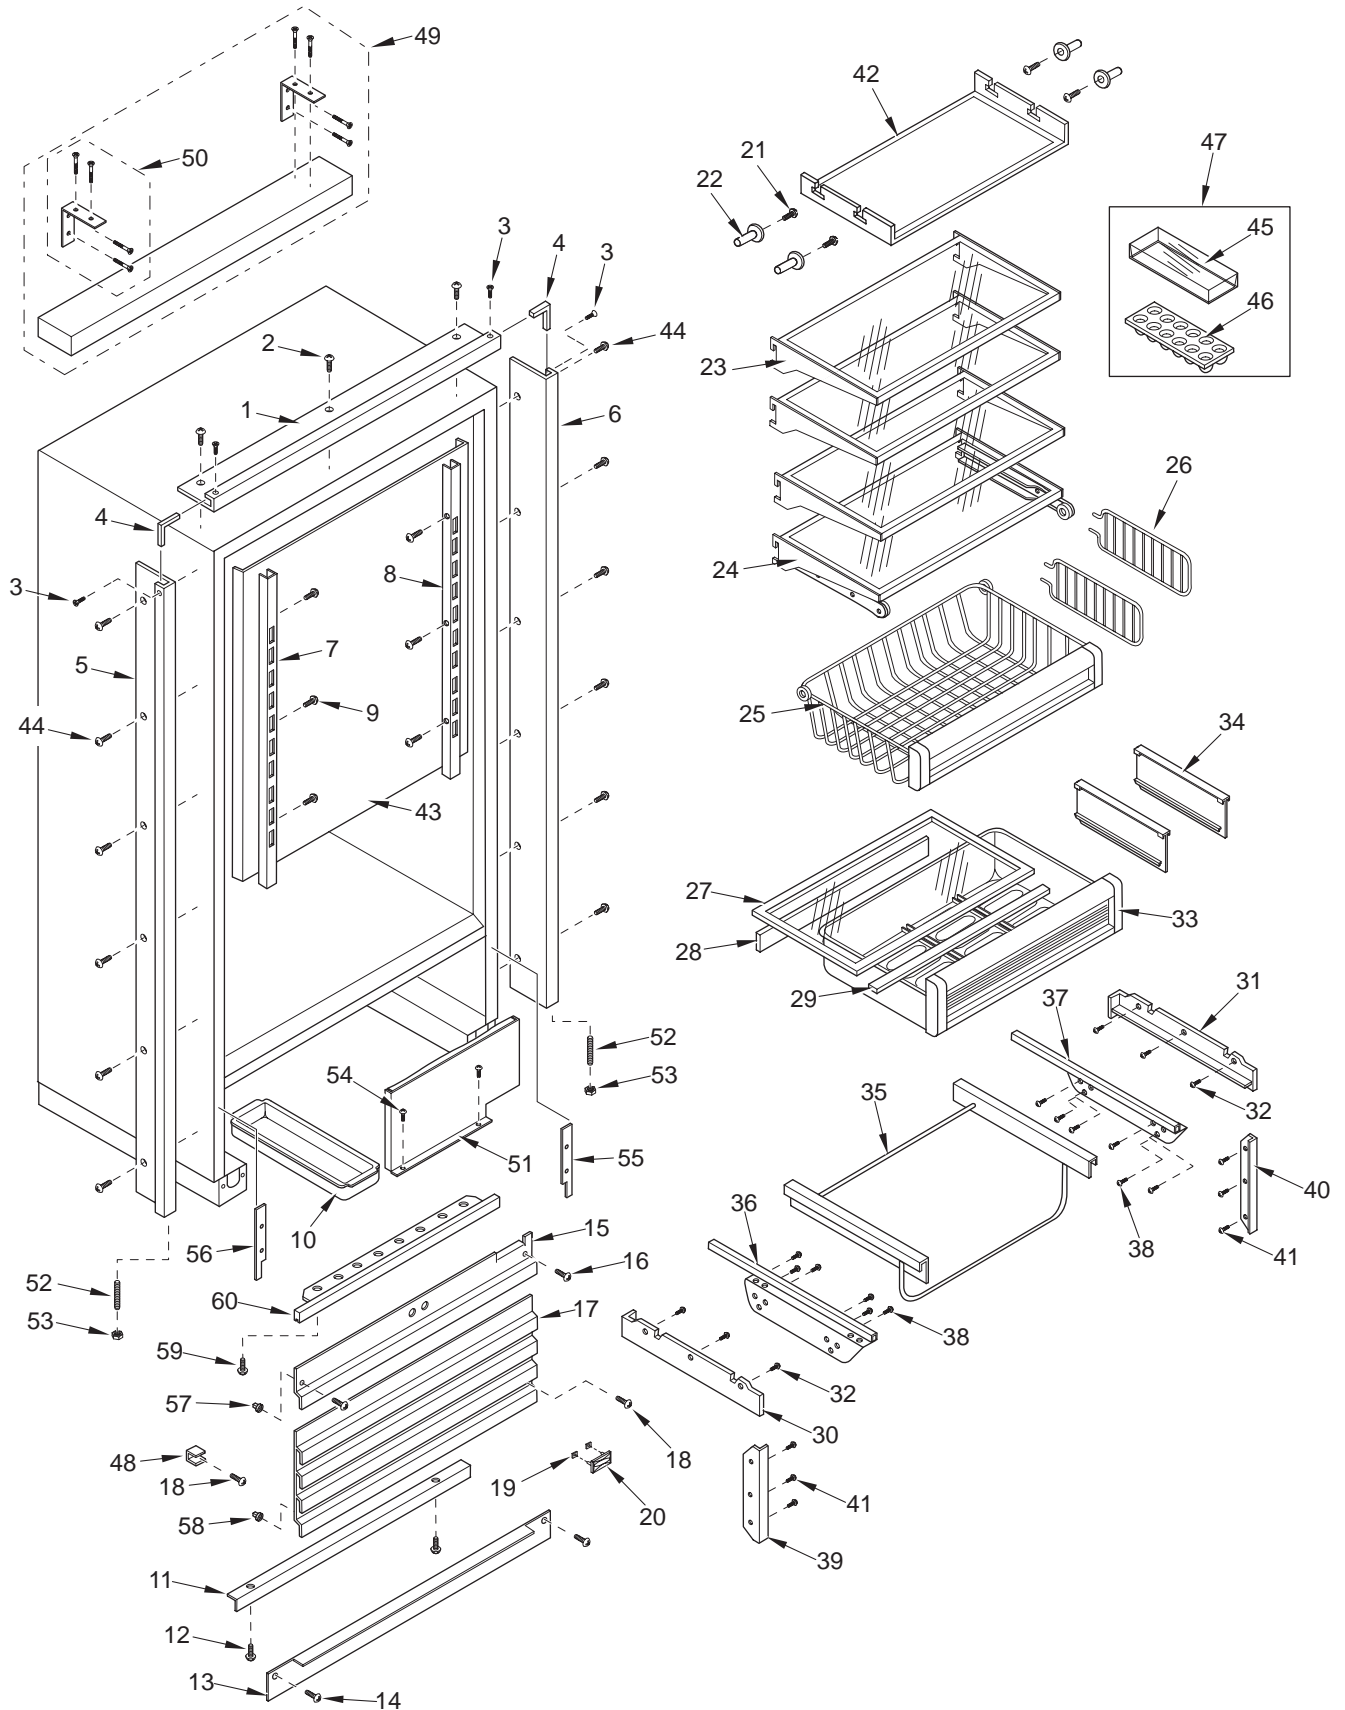

601R-2 COSMETIC VIEW

601R-2 MECHANICAL PARTS LIST