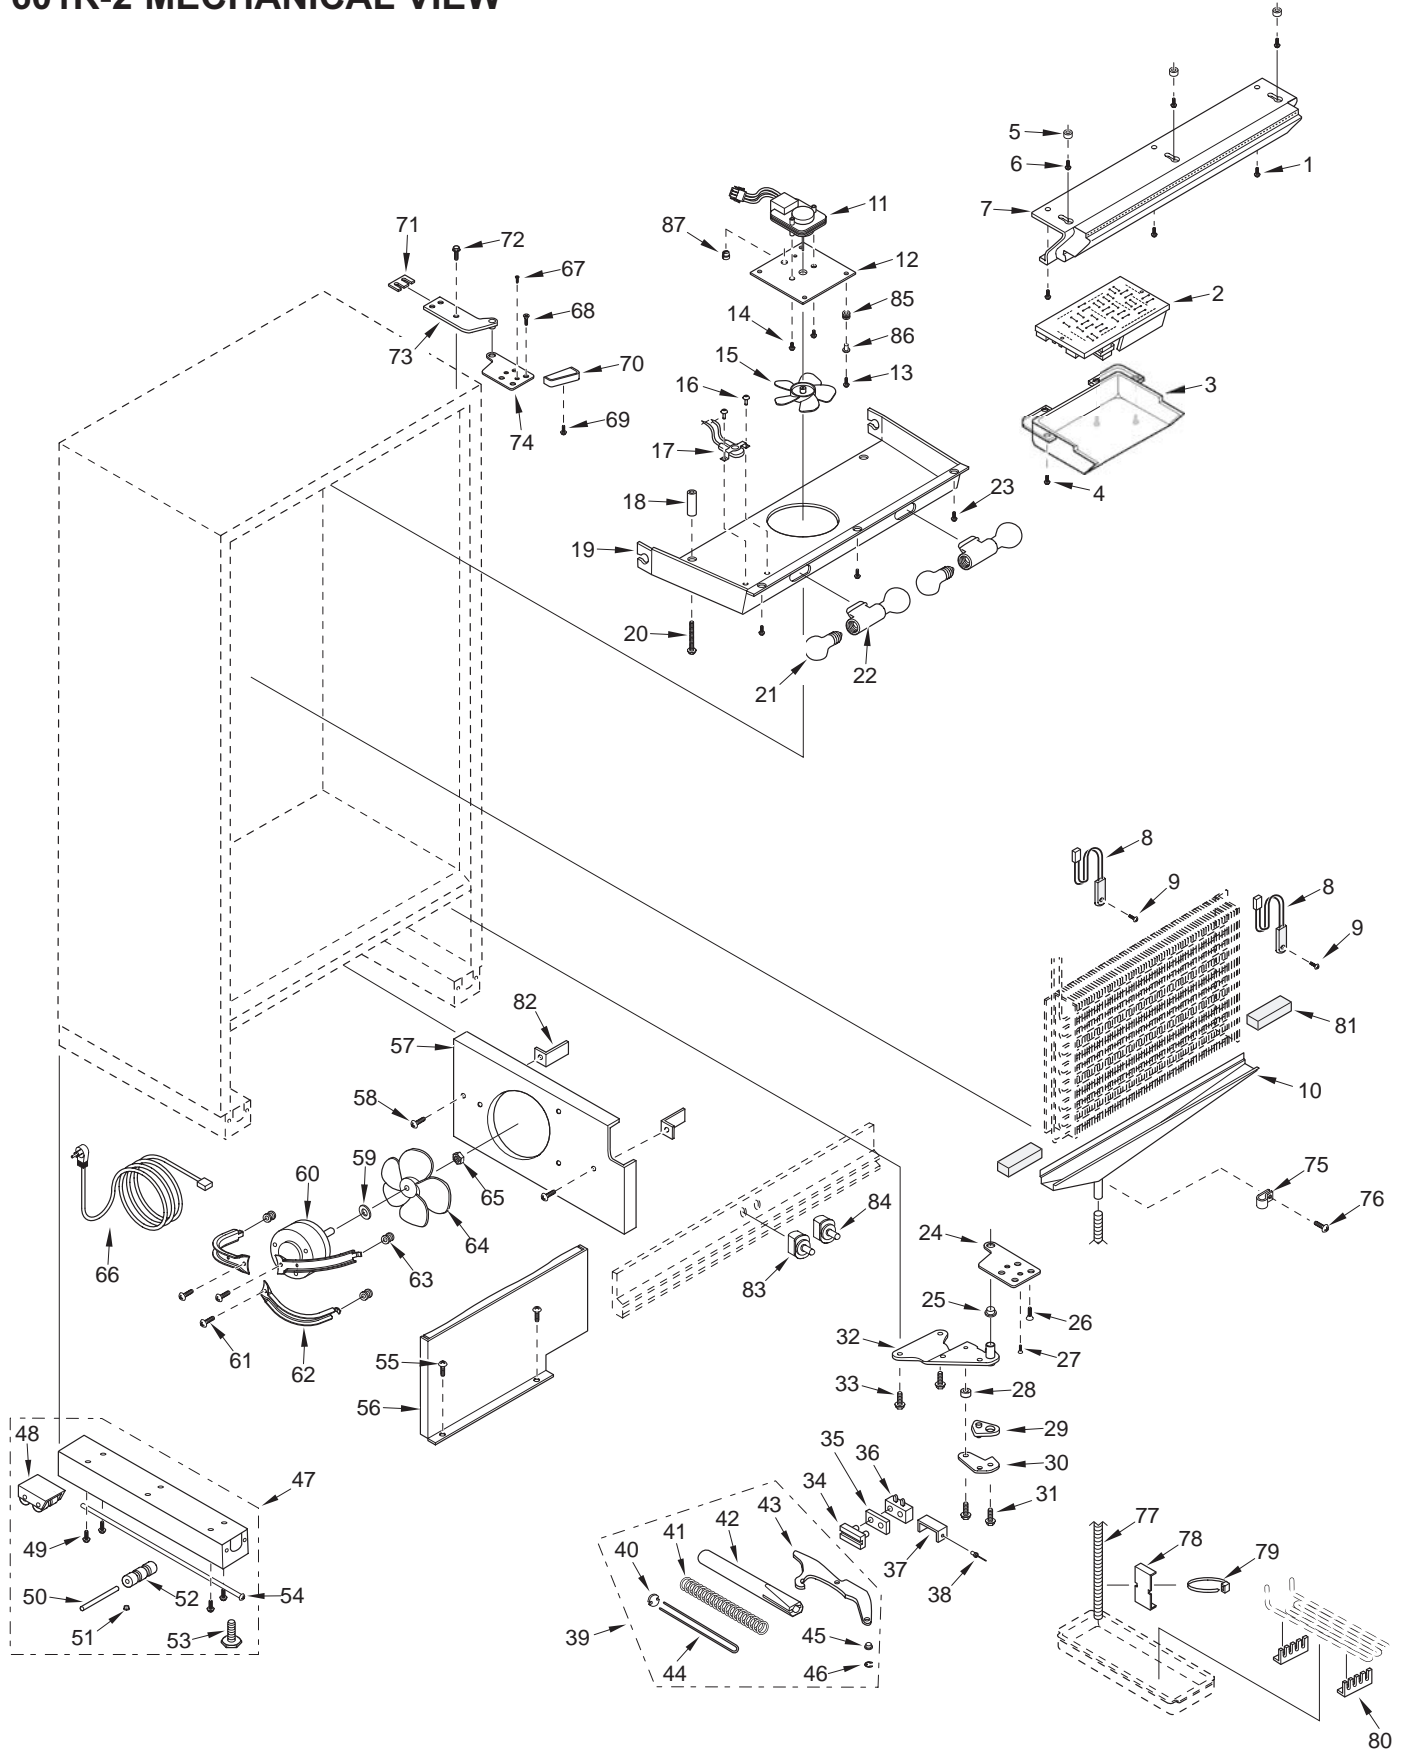

601R-2 MECHANICAL VIEW

601R-2 SEALED SYSTEM PARTS LIST

<u>Ref #</u>	<u>Part #</u>	<u>Description</u>
1	3130610	Evaporator, Ref
2	6201270	Screw, #8-18 x 5/8" PH PN SS-Gnd
3	3120320	Condenser
4	6110020	Bolt, #10-24 x 3/8" Truss HD
5	6150080	Nut-Flat, #10-24
6	3014230	Filter-Drier, High Side
7	6120170	Locking Cable Tie, Red, 11-1/2"
8	4251310	Heat Exchanger
9	4201880	Compressor, Refrig. (EMI30HER)
10	3111370	Relay (1351400)
	3111410	Overload (4TM734LFB)
11	2600196	Drain Pan Heater Loop
12	3421430	Support, Pan Heater
13	6200300	Screw, 5/16-18 x 1-1/2" Hex
14	6240050	Flat Washer, 5/16"
15	3150170	Rubber Grommet, Large, 15/16"
16	1801000	Nylon Compressor Mount, 7/16"
17	6160070	Sleeve, 5/16 x 7/16 x 7/8"
18	3014100	Suction Line Drier (Service Only)