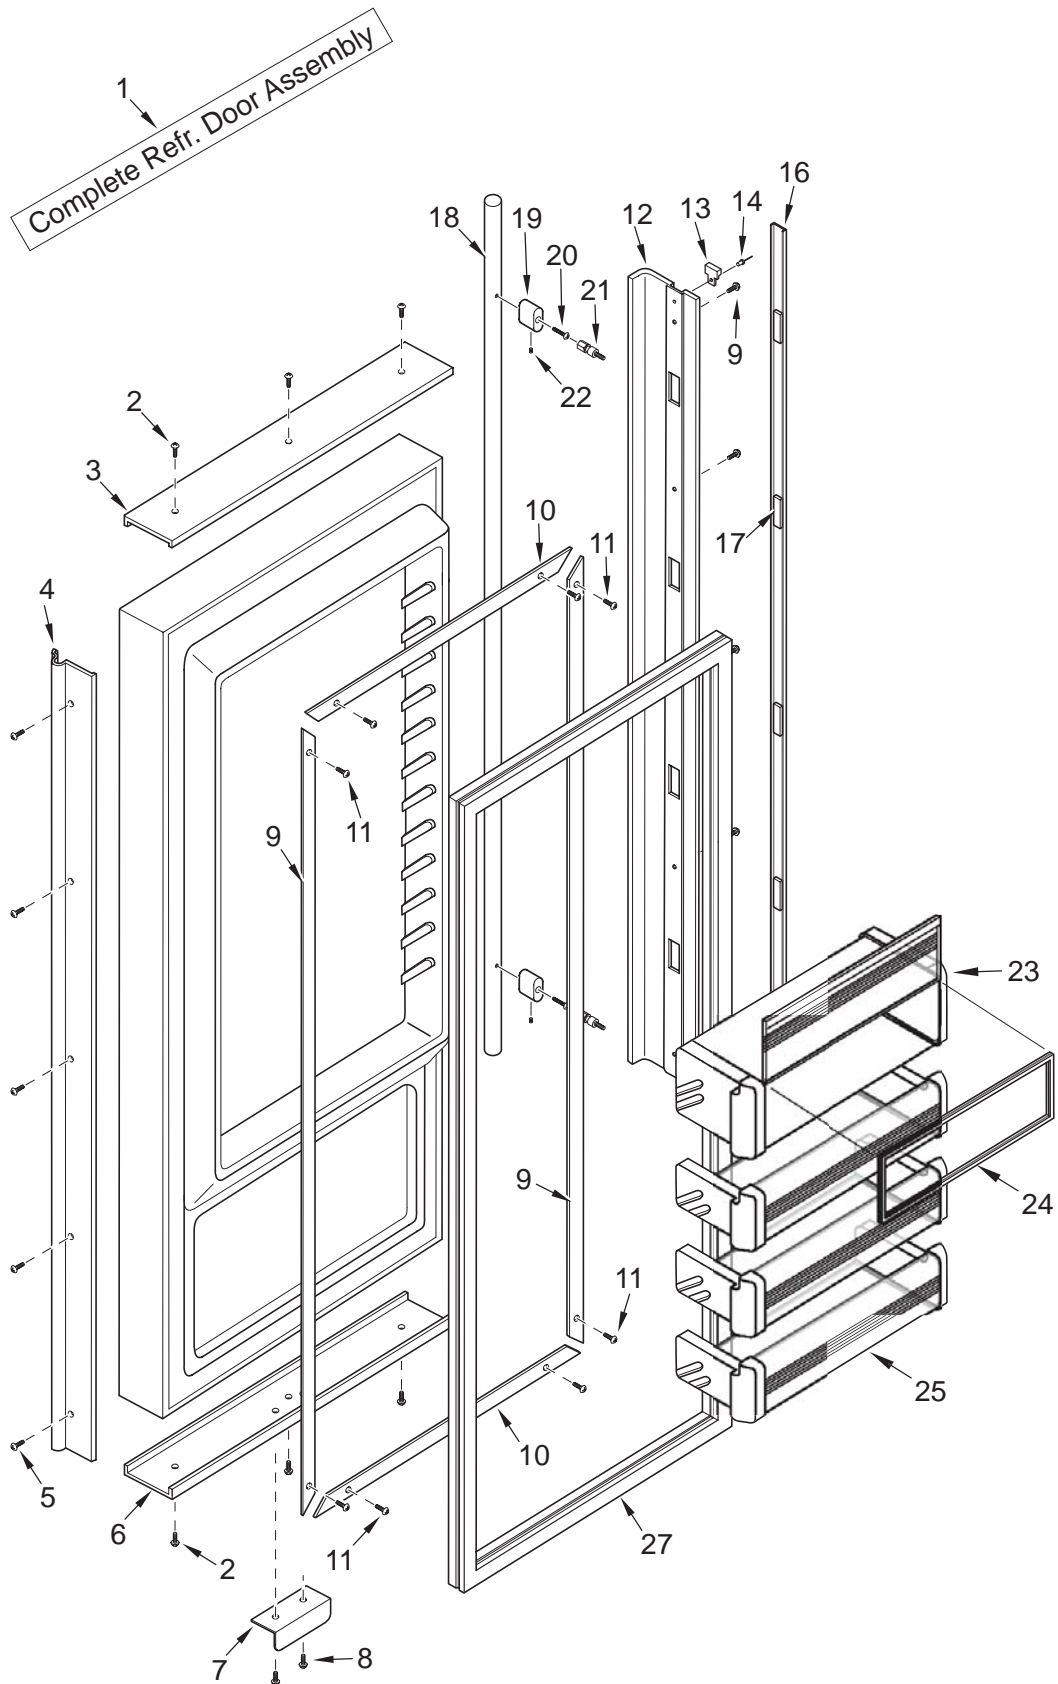

601R-2 DOOR PARTS LIST

<u>Ref #</u>	<u>Part #</u>	<u>Description</u>
1	4134353	Refrig. Door Assy, Frame/Overlay - RH
	4134354	Refrig. Door Assy, Frame/Overlay - LH
	4134503	Refrig. Door Assy, SS - RH
	4134504	Refrig. Door Assy, SS - LH
	4135663	Door Assy, SRVC, 601R-RH, B
	4135664	Door Assy, SRVC, 601R-LH, B
	4135863	Door Assy, SRVC, 601R-RH, P
	4135864	Door Assy, SRVC, 601R-LH, P
NOTE: Door Assy's do NOT incl. hinges, handle or switch depressor.		
2	6200720	Screw, #8-18 x 1/2 Ph Truss Hd
	6200721	Screw, #8-18X1/2 Ph Low Prfl, B
3	2230608	Door Trim, Top LH
	2230609	Door Trim, Top RH
4	3511310	Door Trim, Hinge Side - Mitered Corner
	3511410	Door Trim, Hinge Side - (SS Model)
	3512221	Trim, Door Hinge Side-Carbon
	3512222	Trim, Door Hinge Side-Platinum
5	6200720	Screw, #8-18 x 1/2 Ph Truss Hd
6	2230606	Door Trim, Bottom LH
	2230607	Door Trim, Bottom RH
7	0185180	Depressor, Door Switch-Silver
	3421990	Depressor, Switch (Black)
8	6201300	Tapping Screw, #8 x 1/2
9	3420250	Gasket Retainer, Side, 57.875
10	3420220	Gasket Retainer, 33.312"
11	6200410	Screw, #8 x 1/2 Slot Head Hex
	4132230	Door Handle Assy (Framed)
12	4132330	Handle-side Door Trim (Overlay)
	3413340	Handle/Trim End Cap
13	6180160	Rivet, Open End Blind, 1/8 X 3/16
14	6201300	Tapping Screw, #8 x 1/2
15	4132370	Handle/Trim Molding Assy
16	3451140	Magnet, Trim Strip - 3"
17	4133690	Handle Assy, SS OBR Standoffs (Incl. Stand-offs)
	4133691	Handle Assy, OBR Standoff, B (Incl. Stand-offs)
	4133692	Handle Assy, OBR Standoff, P (Incl. Stand-offs)
18	3512150	Standoff, SS Oval, Door
	3512151	Standoff,Oval,B
	3512152	Standoff,Oval,P
19	6110540	Bolt, #10-24 x 1/2 Flat Socket HD
20	3511520	Handle Mounting Stud
21	6110730	Set Screw #10-32 x 1/4 SS Cone
22	4330490	Dairy Compartment Assy (Incl Gasket)
23	3211820	Dairy Compartment Gasket
24	4330480	Door Shelf Assy
25	4330530	Gallon Door Shelf Assy (Sales Acc.)
26	3212100	Door Gasket
27		

601R-2 DOOR VIEW