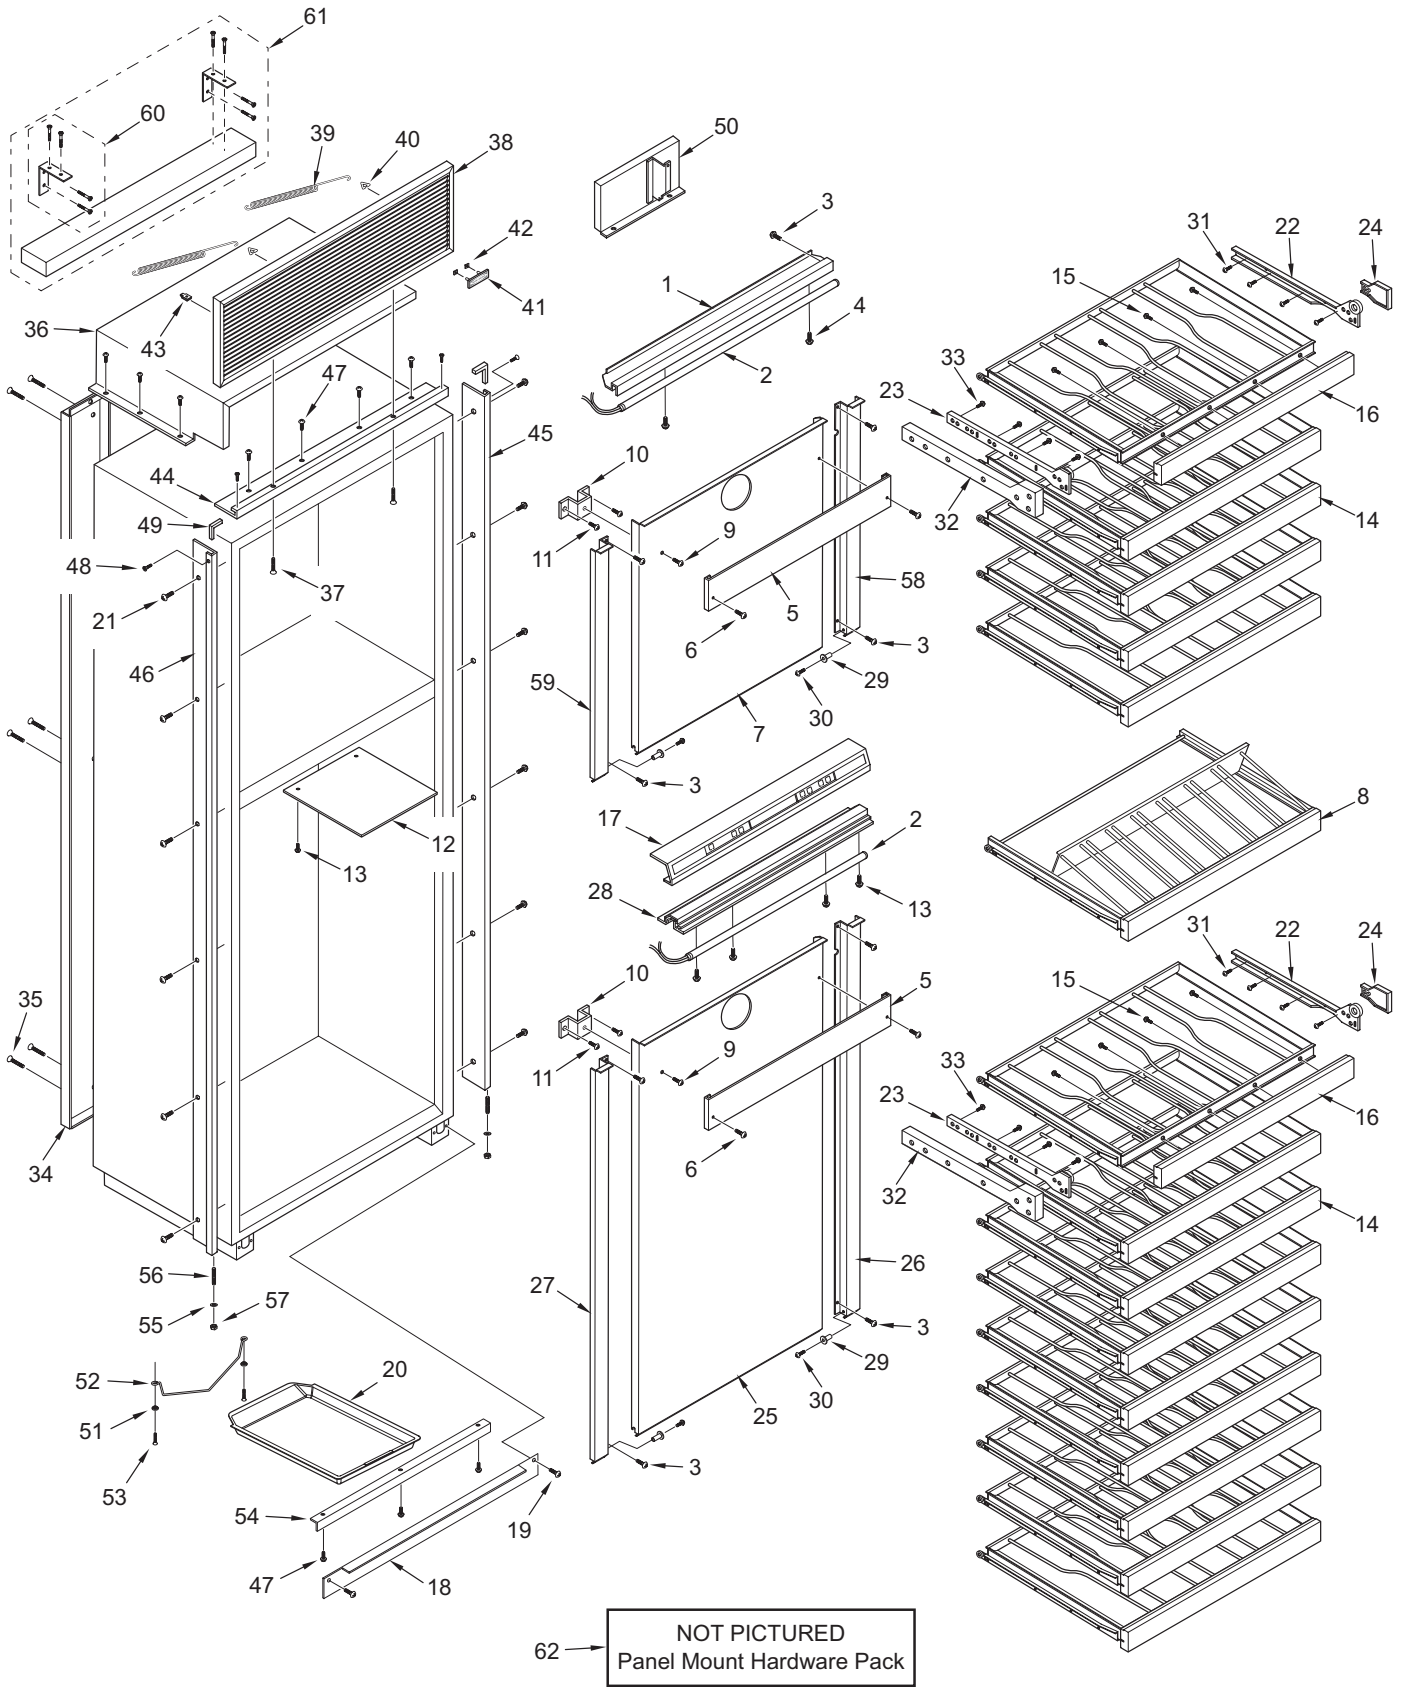

430-2 COSMETIC VIEW

430-2 MECHANICAL PARTS LIST

Ref #	Part #	Description	Ref #	Part #	Description
1.	4204170	Cntrl Board, Service 400	33.	3060140	Switch, Light
2.	4203130	Ctrl Panel Assy, Service 430		3060141	Switch, Rocker N.C. Black
3.	4204150	Thermistor, Asm Srvc Pkg	34.	4110353	Base Assy (w/rollers)
4.	6201270	Screw, #8-18 x 5/8" PH PN SS-Gnd	35.	4110331	Base Rear Roller Assy
5.	6120030	Tube Clamp, Plastic 1/4"	36.	6200010	Screw, #10-12 x 3/4" Pan HD
6.	3520120	Brass Insert, Fan Bracket	37.	3550560	Straight Pin, Base Assy, .312" x 2.88"
7.	4220801	Motor Assy, Evap Fan (Incl Brkt & Blade)	38.	3450620	Canoe Clip
8.	0212330	Bracket, Evap Fan Motor	39.	3421240	Cabinet Roller (Single)
9.	3220250	Grommet, Rubber-#M5351	40.	3570050	Leveling Leg, #18-3/8 x 1"
10.	6110270	Bolt, #10-32 x 1/4" RD HD	41.	6110580	Adjusting Screw
11.	3150640	Fan blade, Evaporator	42.	4201111	Door Closer Assy, RH (430/F/O/S/P)
12.	3541017	Top Cabinet Hinge Cover, RH (Silver)		4201115	Door Closer Assy, SBS RH-B (430/B)
	3541211	Cover, Top Cabinet Hinge-RH, B		4201112	Door Closer Assy, LH (430/F/O/S/P)
	3541213	Cover, Top Cabinet Hinge-RH, P		4201116	Door Closer Assy, SBS LH-B (430/B)
	3541018	Top Cabinet Hinge Cover, LH (Silver)	43.	NA	See 4201111, 1112, 1115 or 1116
	3541212	Cover, Top Cabinet Hinge-LH, B	44.	NA	See 4201111, 1112, 1115 or 1116
	3541214	Cover, Top Cabinet Hinge-LH, P	45.	3450530	Door Closer Spring
13.	4151471	Door Hinge Assy, Top; RH (Silver)		3450710	Low Pull Spring
	4151473	Hinge Assy, Top Cab-RH, B	46.	3421290	Door Closer Linkage
	4151472	Door Hinge Assy, Top; LH (Silver)	47.	0165980	Door Closer Spring Retainer
	4151474	Hinge Assy, Top Cab-LH, B	48.	3421260	Door Closer Bearing
14.	4151271	Cabinet Hinge Assy, Upper; RH (Slvr)		3421261	Bearing, Door Closer, B
	4151273	Hinge Assy, Upr Cab-RH, B	49.	3450550	E-Ring / Klipping , 5/16"
	4151272	Cabinet Hinge Assy, Upper; LH (Slvr)	50.	DS90	Door Stop-90 Degree (Sales Acc.)
	4151274	Hinge Assy, Upr Cab-LH, B		DS90/B	Stop,Door Kit 90 Degree, B (Sales Acc.)
15.	6110070	Bolt, 1/4-20 x 3/4" Spinlock Zinc		DS105	Door Stop-105 Degree (Sales Acc.)
16.	6110540	Bolt, #10-24 x 1/2" Flat Socket HD		DS105/B	Stop,Door Kit 105 Degree, B (Sales Acc.)
17.	6200390	Screw, #6 x 3/8" T25 Flat Head PH	51.	3450560	E - Ring, 7/16"
18.	6200140	Screw, #8-15 x 3/8" Truss HD	52.	3450570	Door Closer Cushion
19.	0164510	Shim, Cabinet Top or Bot Hinge	53.	0165970	Door Closer Guide Support
20.	4290461	Valve Assy, Aweco Srvc	54.	3421310	Door Closer Guide
21.	4200740	Cond Fan Mtr Pkg (Blade NOT Incl.)	55.	0166360	Door Stop Cushion Retainer
22.	3150800	Blade, Condenser Forward-SW	56.	6180010	Pop Rivet, 1/8"
23.	6150410	Nut, 1/4-20	57.	4151241	Door Hinge, Bot; RH (Silver)
24.	0261150	Bracket, Cond Mtg (3)		4151243	Hinge Assy, Bot Door-RH, B
25.	6201580	Screw,#8-36 X 1/2 Nylon Patch		4151242	Door Hinge, Bot; LH (Silver)
26.	3220360	Grommet, Mounting Bracket		4151244	Hinge Assy, Bot Door-LH, B
27.	3210340	Neoprene Silencer, 7/8"	58.	6110540	Bolt, #10-24 x 1/2" Flat Socket HD
28.	3025560	Cord Assy, Power Supply	59.	6200390	Screw, #6 x 3/8" T25 Flat Head PH
29.	0261310	Shroud, Cond Fan	60.	4151281	Cabinet Hinge Assy, Lower; RH (Slvr)
30.	3450290	Angle Bracket		4151283	Hinge Assy, Lwr Cab-RH, B
31.	6200010	Screw, #10-12 x 3/4" Pan HD		4151282	Cabinet Hinge Assy, Lower; LH (Slvr)
32.	3060130	Switch, Icemaker Fan		4151284	Hinge Assy, Lwr Cab-LH, B
	3060131	Switch, Rocker N.O. Black	61.	6110070	Bolt, 1/4-20 x 3/4" Spinlock Zinc
			62.	3026130	Wire Harness, Cabnt 430 (Not Pictured)