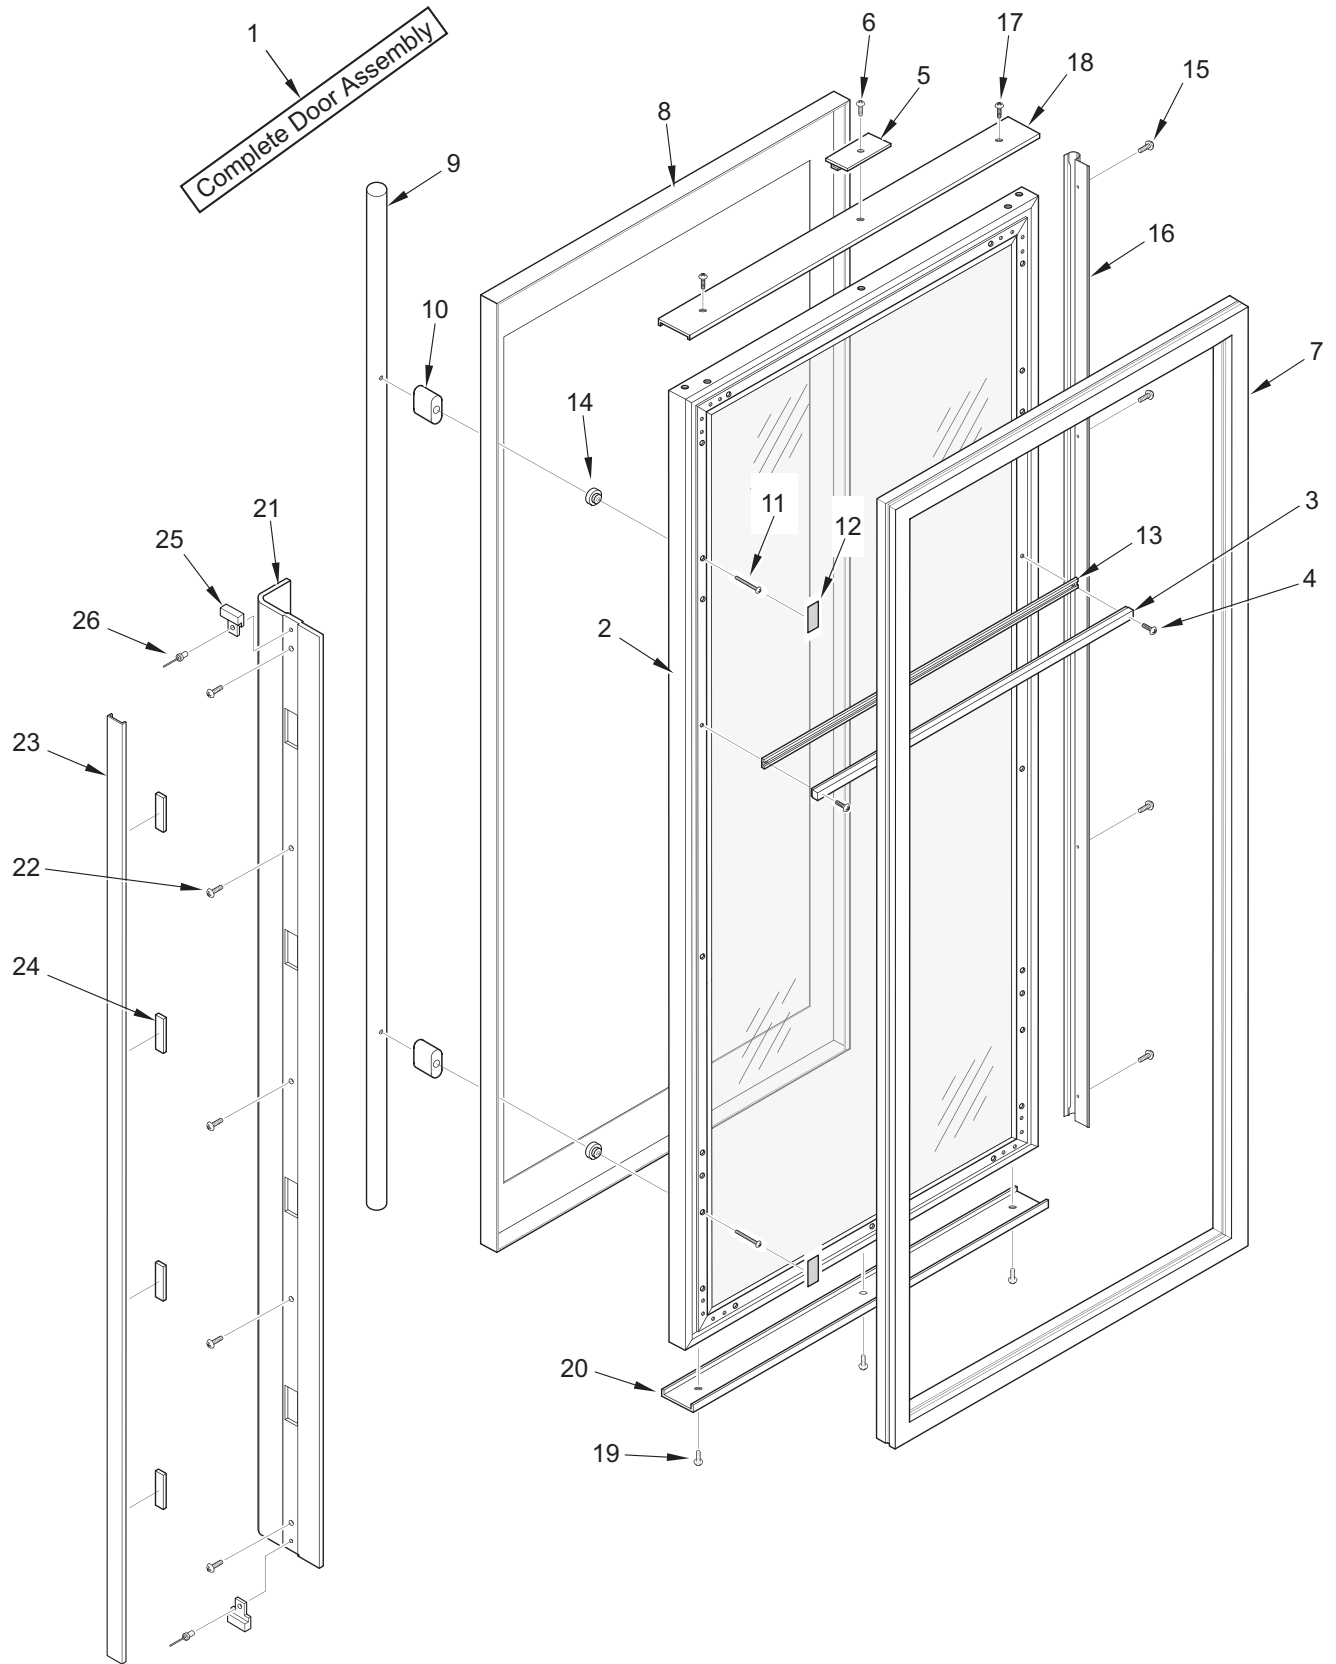

430-2 DOOR VIEW

430-2 COSMETIC PARTS LIST

Ref #	Part #	Description	Ref #	Part #	Description
1.	3511690	Ext, Upr Light	39.	3450900	Spring, Grille
2.	3030150	Strip, Light 15 Watt	40.	3450520	Grille Hook
3.	6201270	Screw, #8-18 x 5/8" PH PN SS-Gnd	41.	3580230	Name Plate, Approx 1-1/4X3" w/Pegs
4.	6201310	Screw, #8 x 1-3/4" Flat PH HD		3580210	Name Plate, Appr. 1-1/4"X3" Stick-on
5.	0212361	Diffuser, Evap Fan Srvc		3580211	Nameplate, B,P
6.	6201010	Screw, #8-15 x 2" Pan Head	42.	6150140	Spring Grip Nut, 1/8"
7.	0200961	Cover, Evap Upr Srvc	43.	6150840	Tinnerman J-Clip
8.	4181780	Rack Assy, Display Wine	44.	2234028	Frame,Main Top 30 RH
9.	6201270	Screw, #8-18 x 5/8" PH PN SS-Gnd		3517051	Frame,Main Top 30-RH, B
10.	0169391	Bracket, Grounding Srvc		3517054	Frame,Main Top 30-RH, P
11.	6201270	Screw, #8-18 x 5/8" PH PN SS-Gnd		2234029	Frame,Main Top 30 LH
12.	4152220	Panel Assy, Srvc Access		3517052	Frame,Main Top 30-LH, B
13.	6200720	Screw, #8-18 x 1/2 PH Truss HD		3517055	Frame,Main Top 30-LH, P
14.	4181750	Wine Rack Assy	45.	4120860	Frame Assy, RH
15.	6201420	Screw		4120861	Frame Assy, Main Right Side, B
16.	3516540	Molding, Wood Wine Rack		4120862	Frame Assy, Main Right Side, P
17.	4203130	Ctrl Panel Assy, Service 430		2234006	Frame, Main Side Right-LH Hinge
18.	0168570	Kickplate, Solid 30" S.S.		3517006	Frame, Main Side Right-LH, B
	0260710	Kickplate, Solid - Black		3517031	Frame, Main Side Right-LH, P
	0168571	Kickplate, Solid-30", B - Carbon	46.	2234004	Frame, Main Side Left-RH Hinge
	0168572	Kickplate, Solid-30", P - Platinum		3517004	Frame, Main Side Left-RH, B
19.	6200050	Screw, #10-12 x 1/2" Pan HD		3517029	Frame, Main Side Left-RH, P
	6200120	Screw, #10-12 x 1/2" Truss HD (SS)		4120870	Frame Assy, LH
20.	0164940	Pan, Drain		4120871	Frame Assy, Main Left Side, B
21.	6201550	Screw, #8-18 X 1/2 Low Profile		4120872	Frame Assy, Main Left Side, P
22.	3413551	Slide, Cabninet RH	47.	6200010	Screw, #10-12 x 3/4" Pan HD
23.	3413552	Slide, Cabninet LH	48.	6200070	Screw, #4-24X3/8" Flat HD
24.	3421830	Spacer, Slide (Handle Side)		6200071	Screw, #4-24X3/8 Flat Hd, B
25.	0200971	Cover, Evap Lwr Srvc	49.	2210701	Angle, Main Fr 1-1/2X1/4
26.	0201011	Evap Sprt, RH Lwr Srvc	50.	4281100	Shroud Assy, Compressor
27.	0201001	Evap Sprt, LH Lwr Srvc	51.	3420670	Spacer, Screw
28.	3511720	Housing, Lower Light	52.	3420760	Holder, Drain Pan
29.	3520120	Brass Insert	53.	6201060	Screw, #8x1-1/4" PH FLAT TAP
30.	6200130	Screw, #8-18 x 3/4" Truss HD	54.	0261000	Kickplate Support
31.	6201230	Screw, #8 x 7/8" w/a #7 PH FT Head	55.	6240070	Lock Washer, 1/4" SS
32.	3421820	Spacer, Slide Sprt (Hinge Side)		6240071	Washer, Lock 1/4", B
33.	6201240	Screw, #8 x 1-3/8" w/a #7 PH FT Hd	56.	3550190	Bottom Hinge Stud
34.	0168951	Duct, Back Srvc	57.	6150200	Nut, 1/4-20 Hex
35.	6201060	Screw, #8x1-1/4" PH FLAT TAP		6150201	Nut, 1/4-2 0 Hex, B
36.	4281250	Shroud Assy, Unit	58.	0200991	Evap Sprt, RH Upr Srvc
37.	6201310	Screw, #8 x 1-3/4" Flat PH HD	59.	0200981	Evap Sprt, LH Upr Srvc
	6201311	Screw, #8X1-3/4 Flt Ph Hd, B	60.	4201340	Blocking Hardware Package
38.	6LG3011	Louvered Grille Assembly, 30" x 11"	61.	4201310	Blocking Components; 30"
	6PG3011	Panel Grille Assembly, 30" x 11"	62.	6201430	Hardware Pack, Panel Mount
	6SG3011	SS Grille 30" x 11" (See SN Breaks)			
	6SG3011/S	SS Grille,30X11-CLSC(See SN Breaks)			
	6SG3011/B	SS Grille 30X11-Carbon			
	6SG3011/P	SS Grille 30X11-Platinum