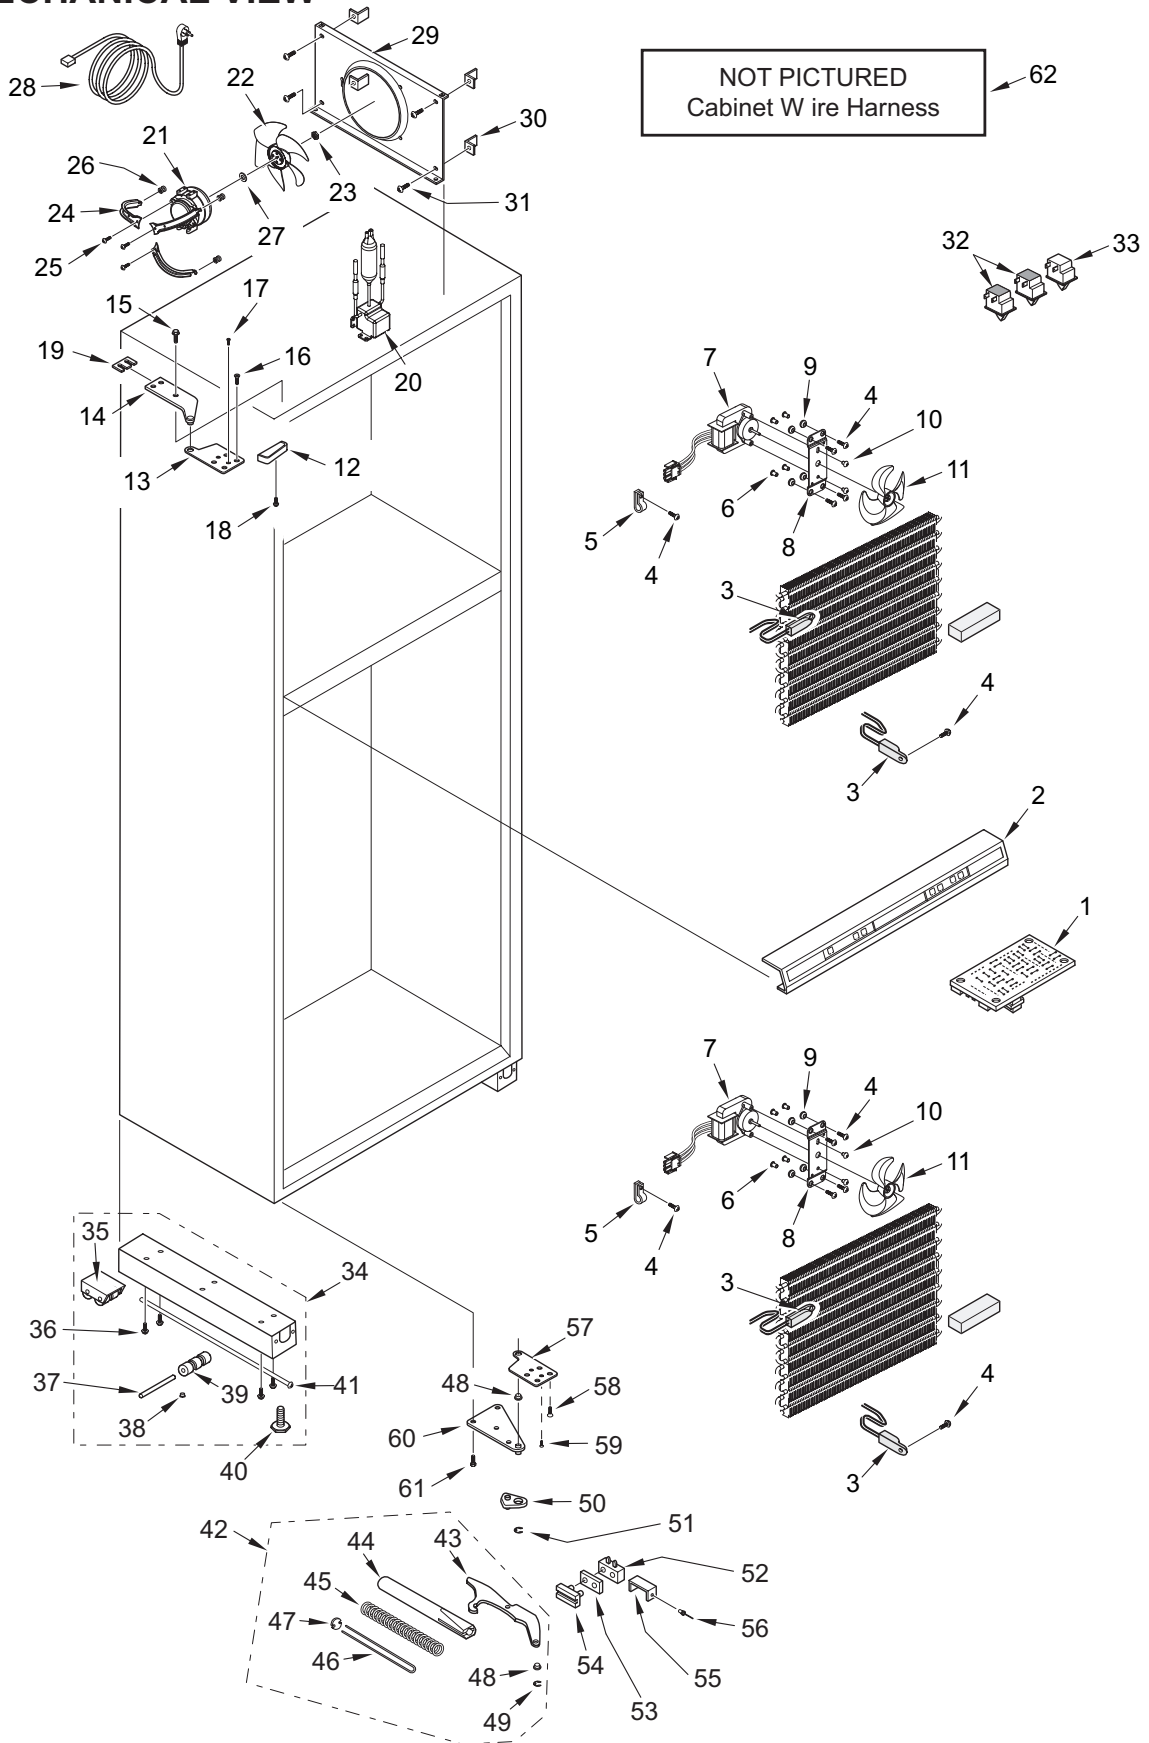

430-2 MECHANICAL VIEW

430-2 SEALED SYSTEM PARTS LIST

<u>Ref #</u>	<u>Part #</u>	<u>Description</u>
1.	4203230	Comp Pkg, Srvc Wine EMI30HER (Includes Valve Assembly)
	3111370	Relay, EMB 1351400 OR 213514008 (Used w/Service EMI30HER Comp)
	3111410	Overload, (4TM734LFB) (Used w/Service EMI30HER Comp)
2.	3112212	Electrical Assy, EMT30HSC Comp (Used w/Production EMT30HSC Comp)
3.	3112500	Capacitor, 12MF (Used w/Production EMT30HSC Comp)
4.	3112270	Term Cvr Spring, DC51C (Used w/Production EMT30HSC Comp)
5.	3150010	Rubber Grommet, Small, 5/8"
6.	6160030	Spacer, 5/16 x 7/16 x 5/8"
7.	6240050	Flat Washer, 5/16"
8.	6150220	Nut, 5/16-18 Hex Zinc
9.	3014100	Suction Line Drier (Service Only)
10.	4290461	Valve Assy, Aweco Srvc (Includes Drier)
11.	3130640	Evaporator, Ref
12.	6201270	Screw, #8-18 x 5/8" PH PN SS-Gnd
13.	4251810	Heat Exch, Ref
14.	3130640	Evaporator, Ref
15.	6201270	Screw, #8-18 x 5/8" PH PN SS-Gnd
16.	4251810	Heat Exch, Ref
17.	3120370	Condenser
18.	6231490	Tape, Foam XLPE
19.	6200010	Screw, #10-12 x 3/4" Pan HD
20.	2600138	Drain Pan Heater Loop
21.	3421410	Drain Pan Heater Loop Support